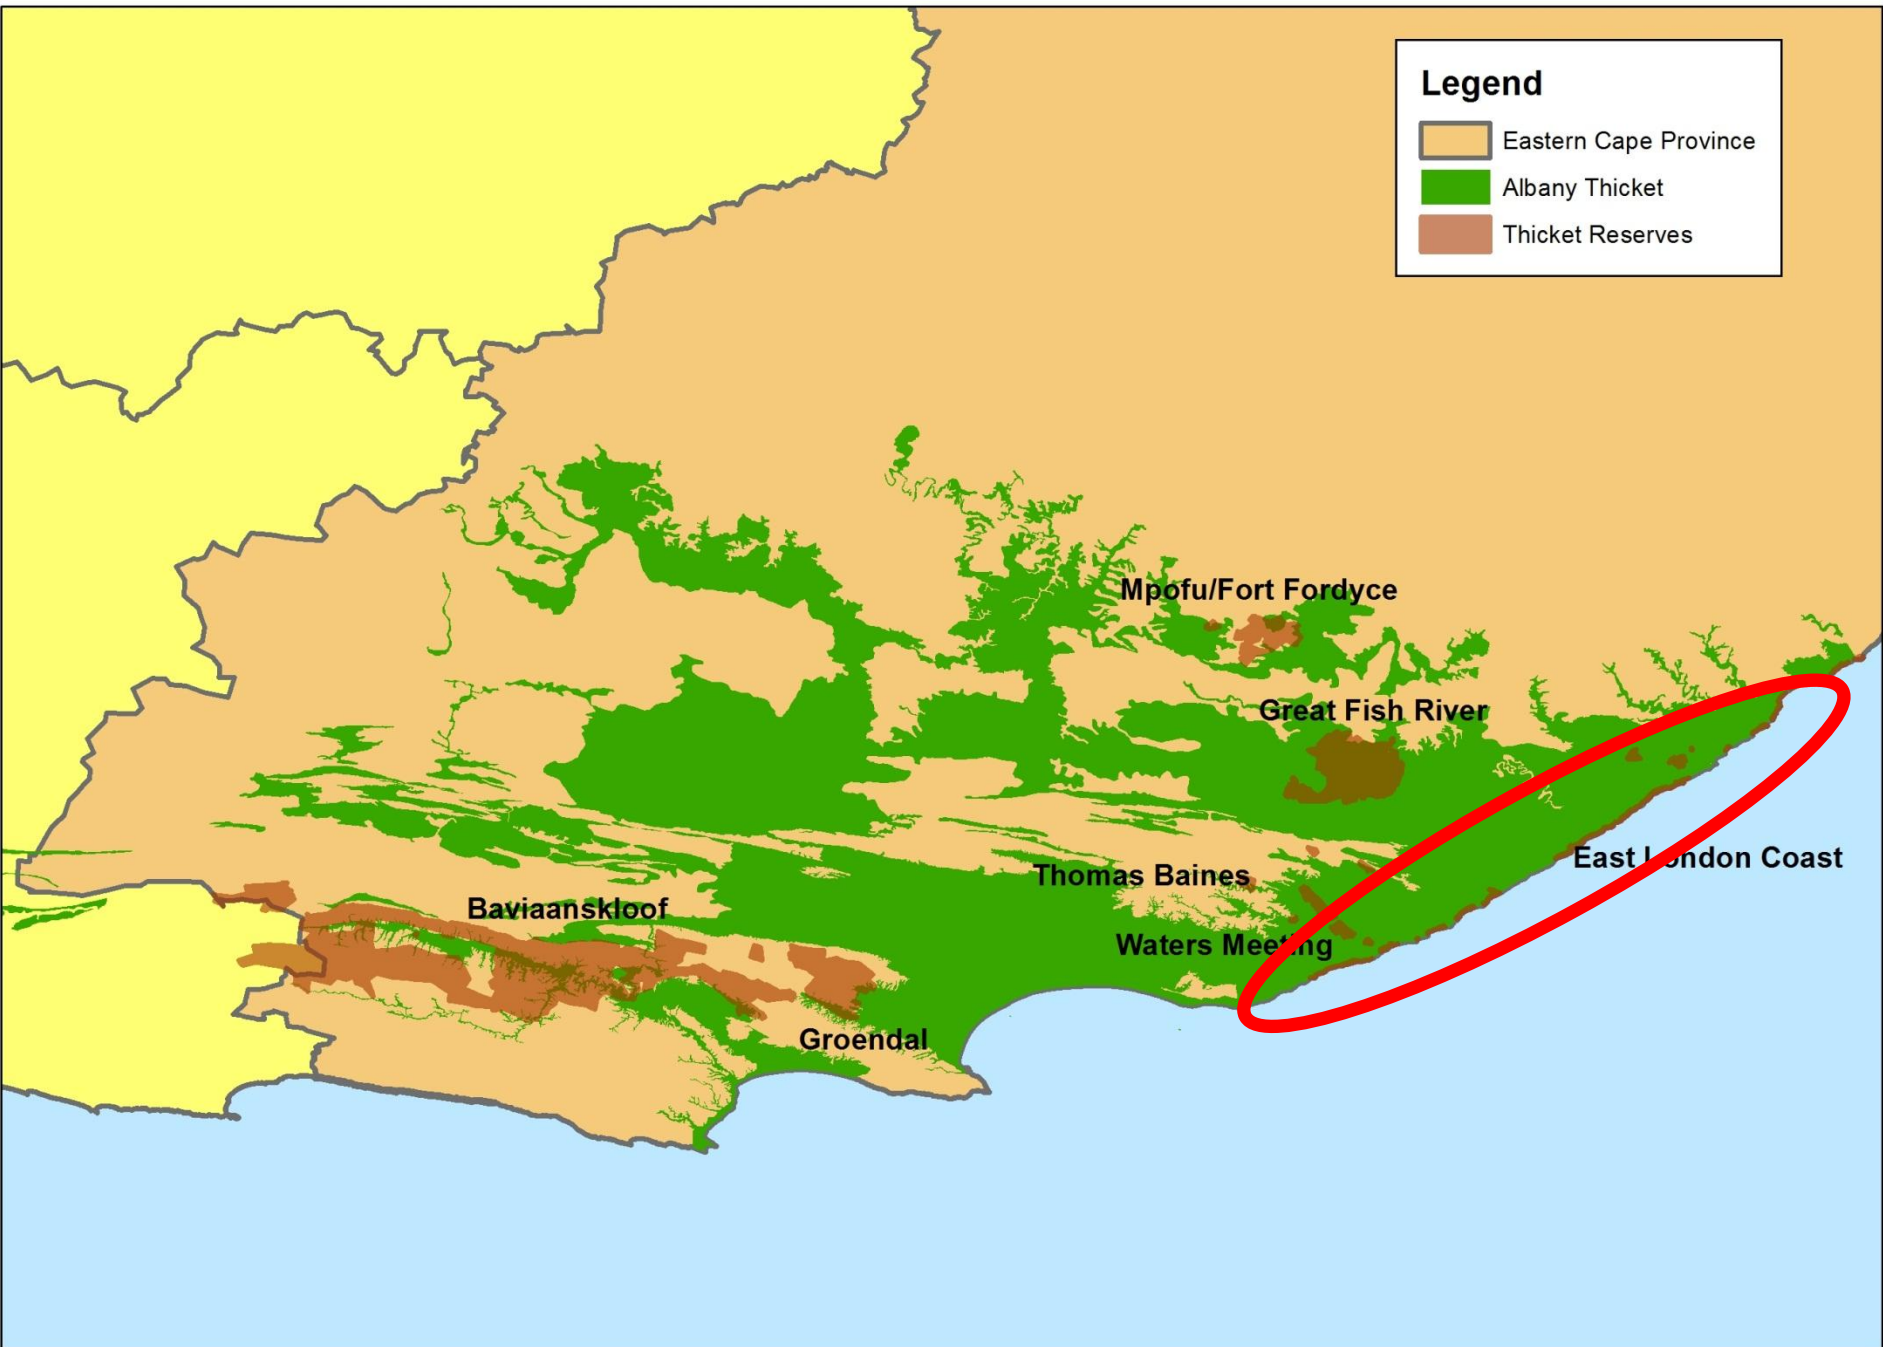

Legend

- Eastern Cape Province
- Albany Thicket
- Thicket Reserves