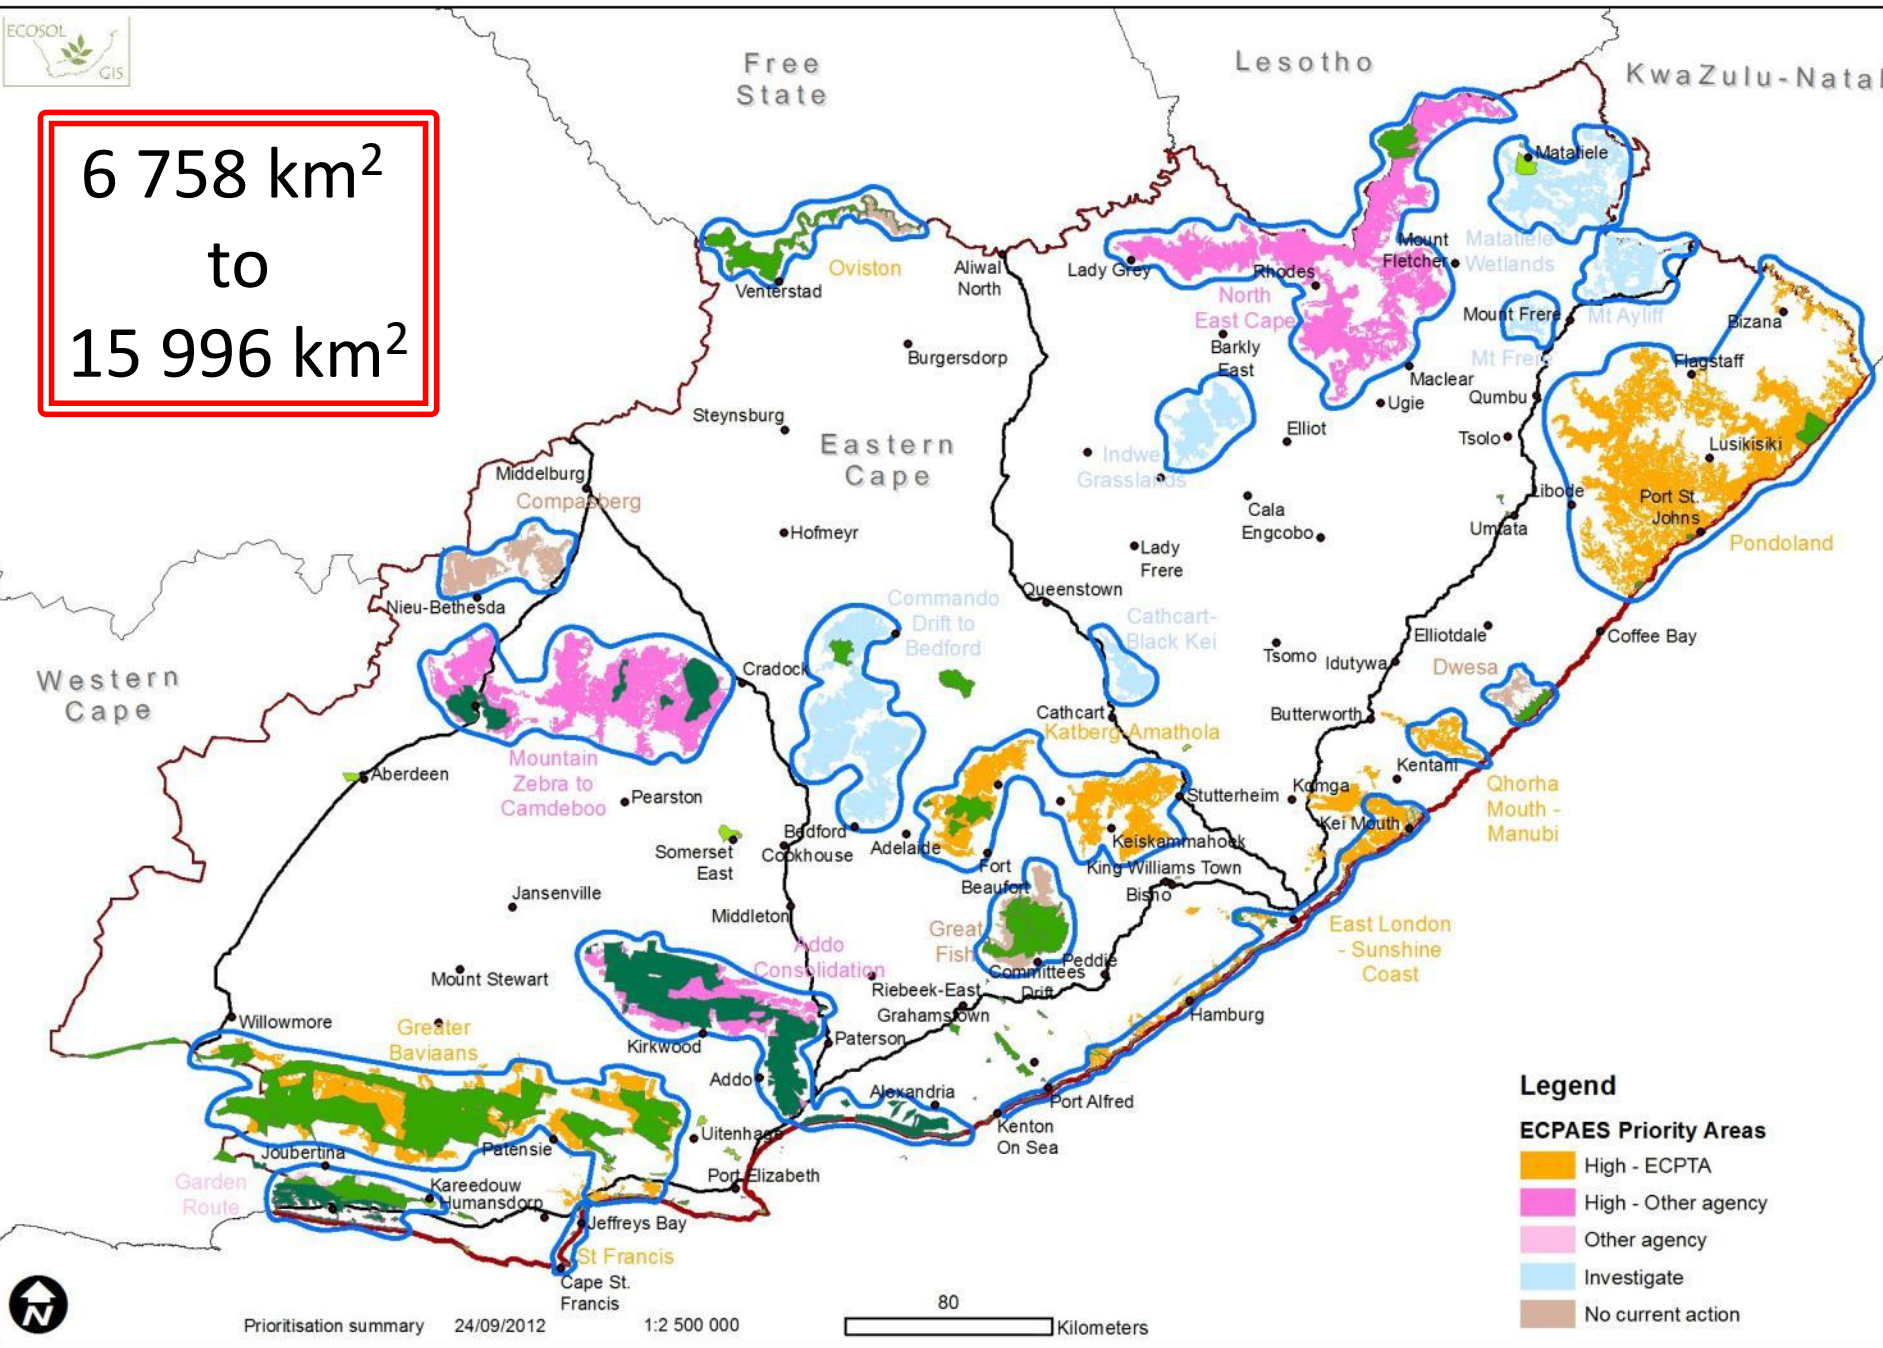

Legend

- Eastern Cape Province
- Albany Thicket
- Thicket Reserves

Mpofu/Fort Fordyce

Great Fish River

Thomas Baines

East London Coast

Baviaanskloof

Waters Meeting

Legend

- Eastern Cape Province
- Albany Thicket
- Thicket Reserves

Mpopo Port Fendryce

Great Fish River

Thomas Baines

East London Coast

Baviaanskloof

Waters Meeting

Groendal

Mpofu

- Large mammal management
- Biodiversity stewardship
- Law enforcement
- Research
- Monitoring
- Alien plant clearing
- Connectivity

Legend

- Eastern Cape Province
- Albany Thicket
- Thicket Reserves

ELCNR

- Law enforcement
- Alien plant control
- Research
- Monitoring

Protected area expansion

- National PAES
- ECPAES
- 20 year plan
- 5 year action plan

6 758 km²
to
15 996 km²

Legend

ECPAES Priority Areas