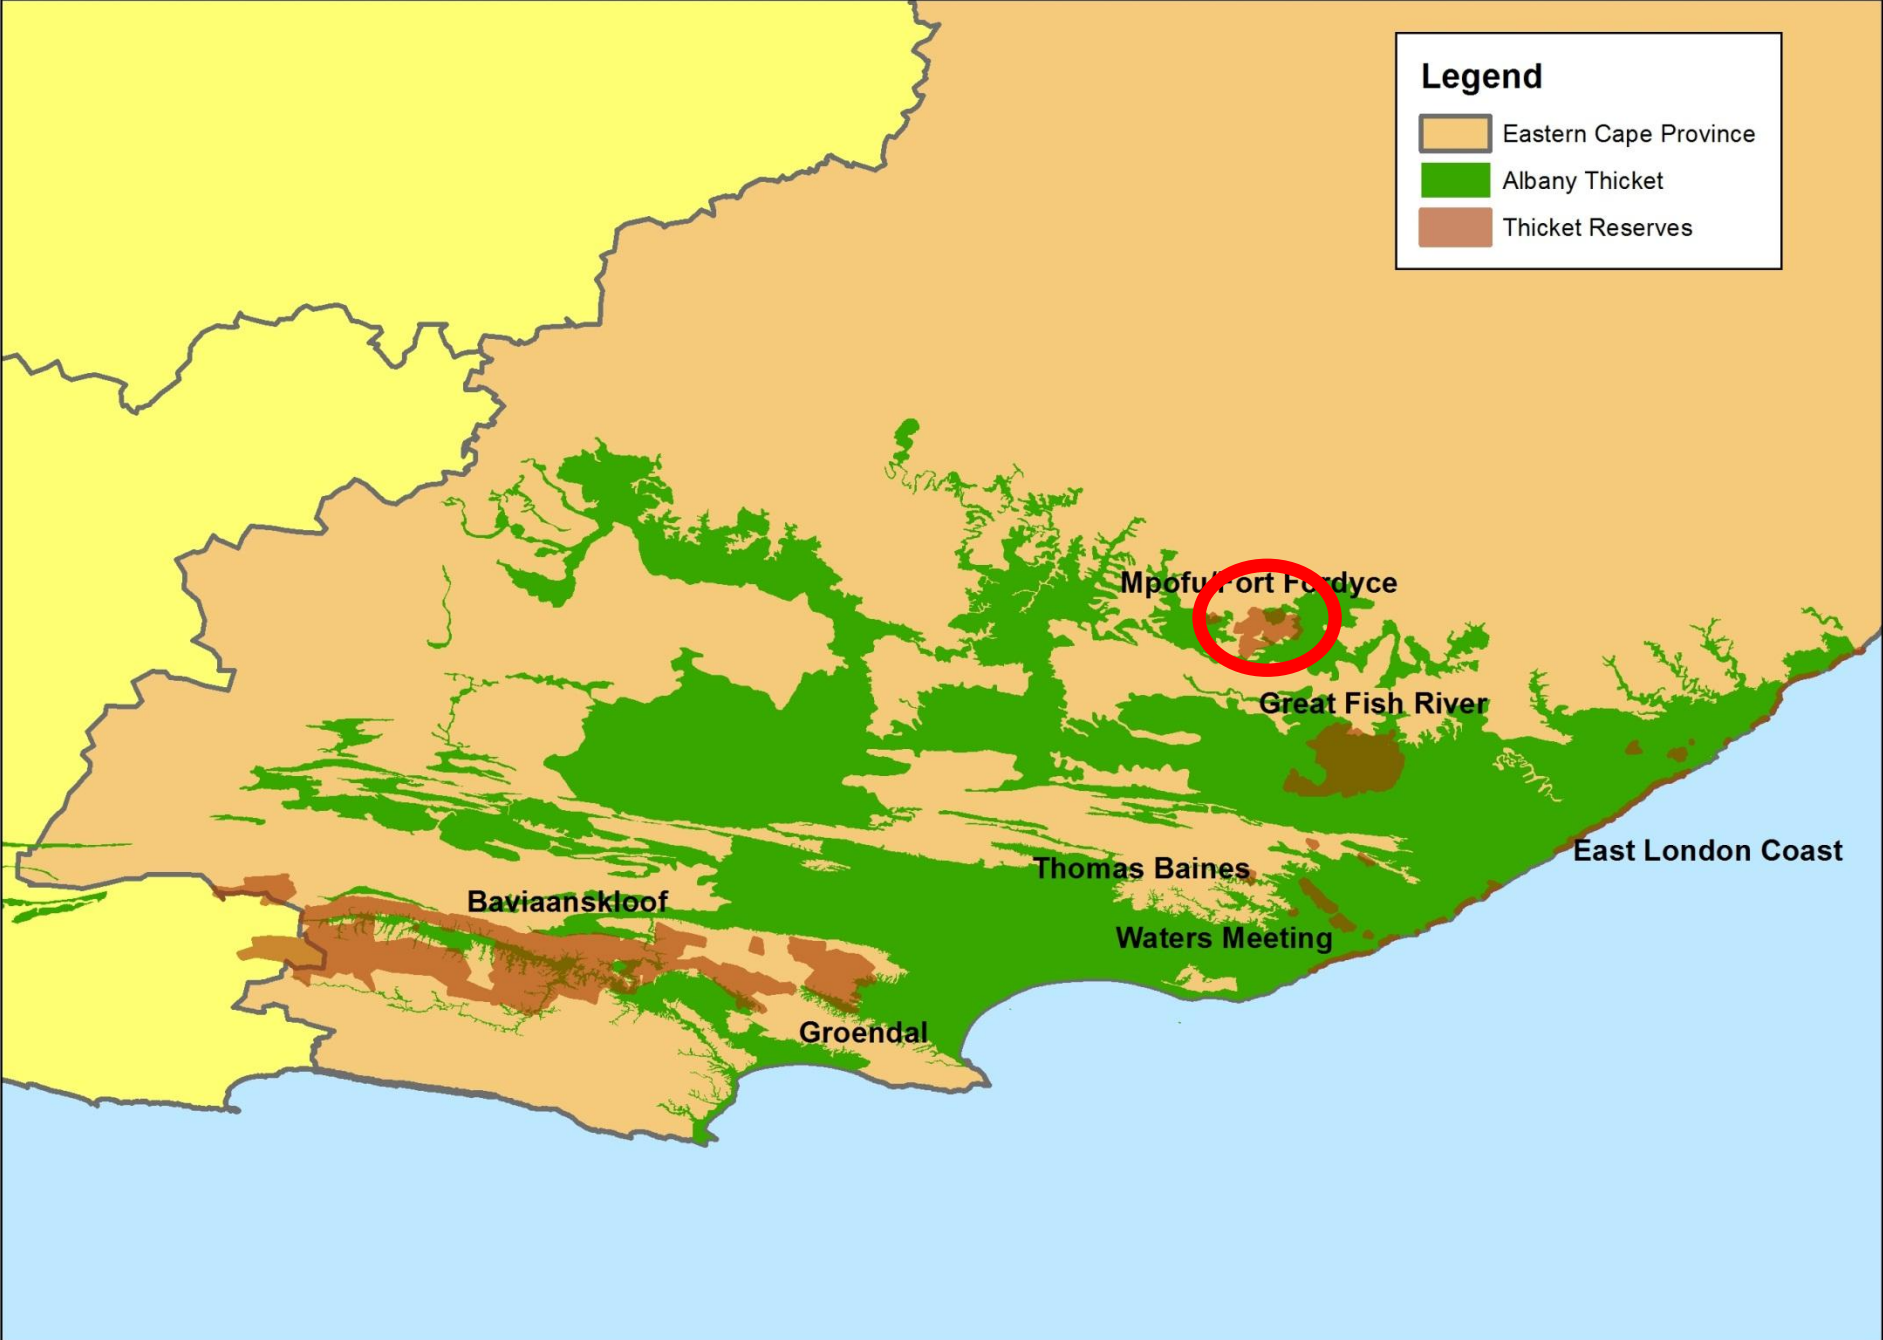

Great Fish River

Thomas Baines

Waters Meeting

Baviaanskloof

Groendal

East London Coast

Thomas Baines

- Law enforcement
- Research
- Monitoring
- Environmental education

Legend

- Eastern Cape Province
- Albany Thicket
- Thicket Reserves

Mpopo Port Fendryce

Great Fish River

Thomas Baines

East London Coast

Baviaanskloof

Waters Meeting