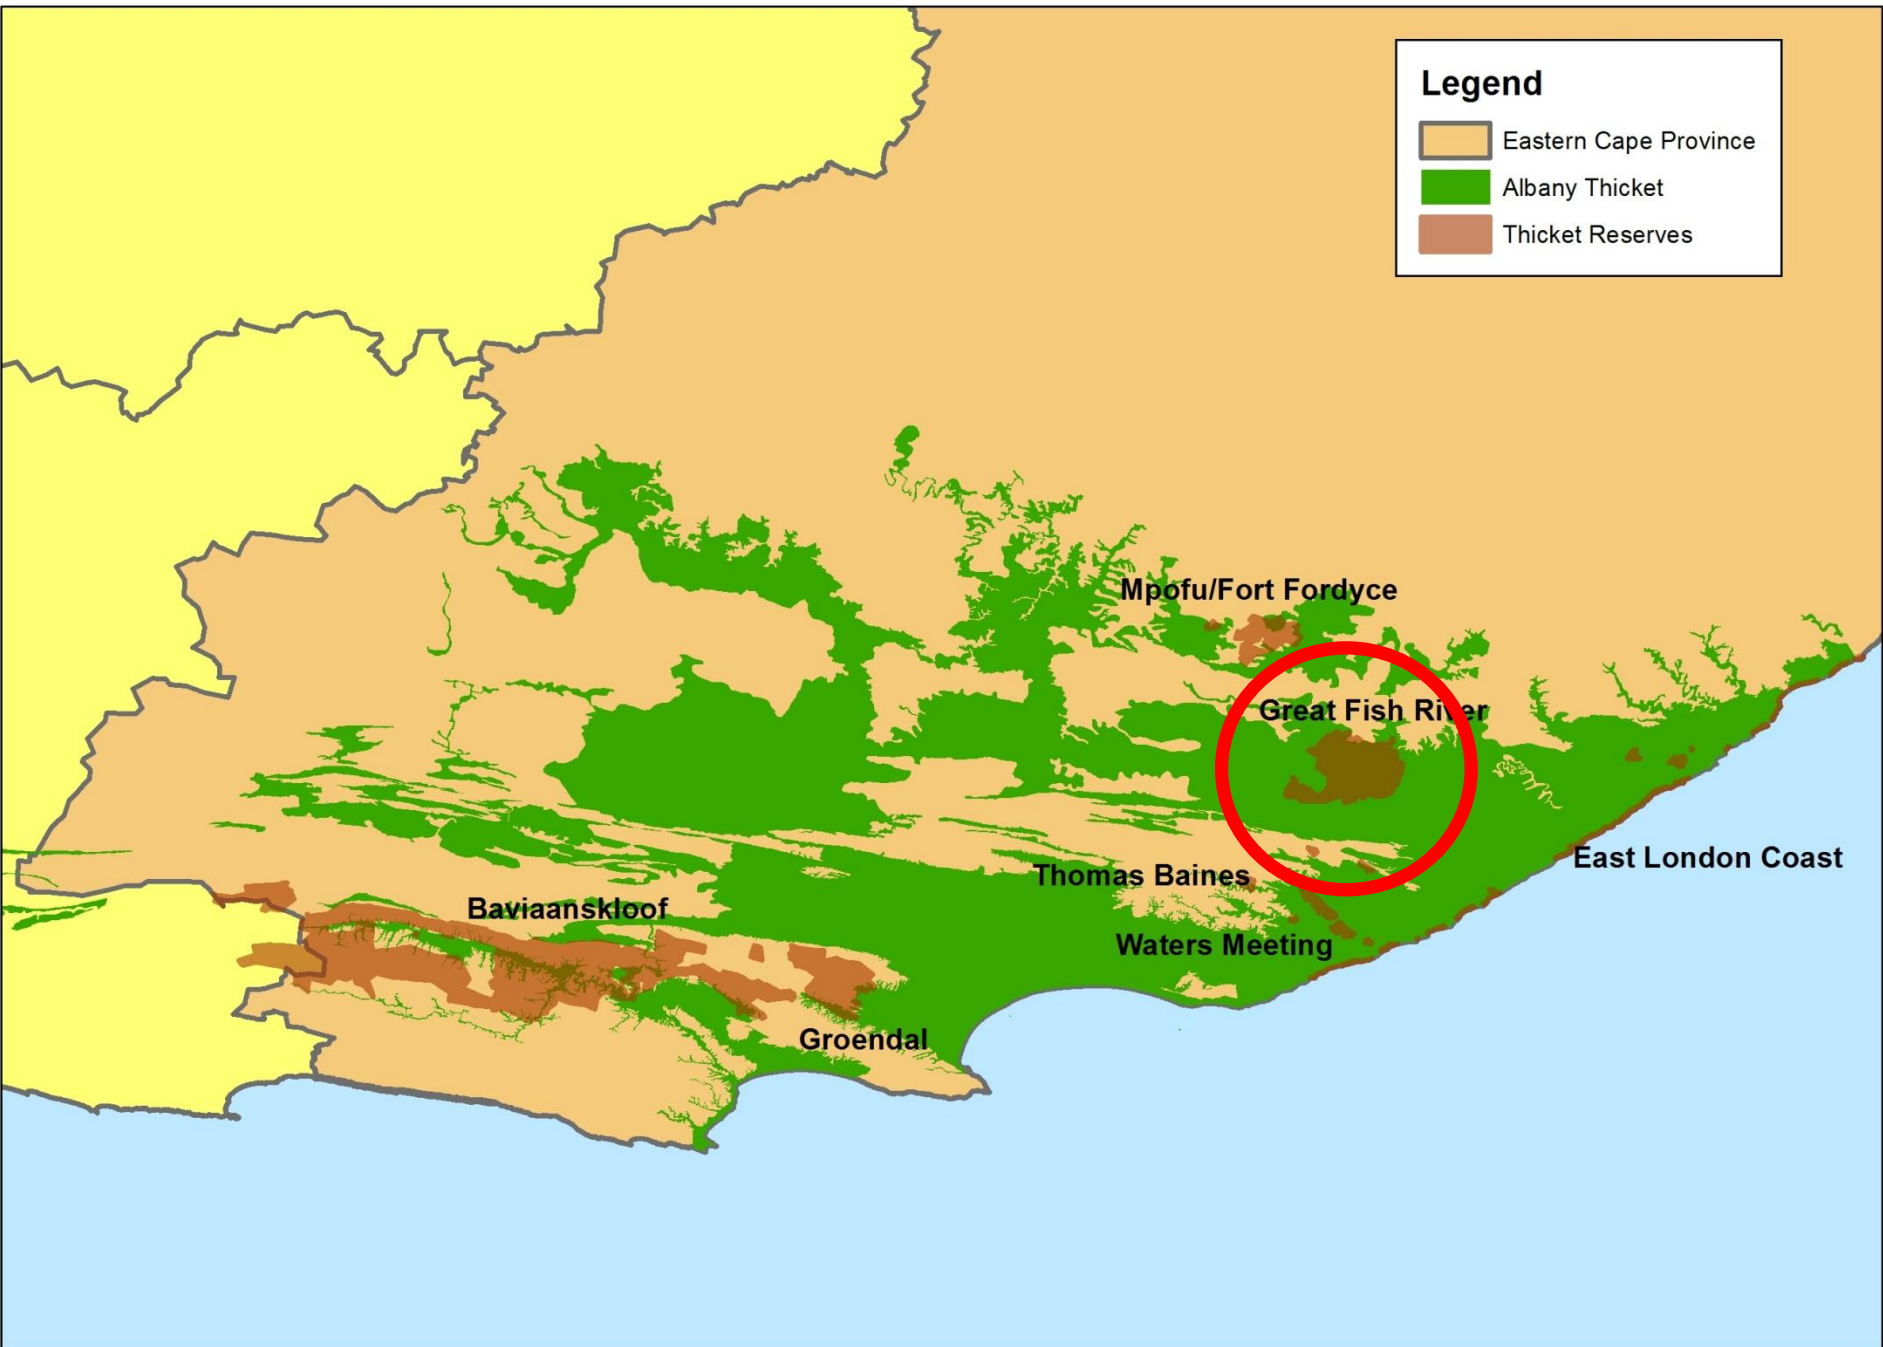

Legend

Sub-catchment

- Baviaans
- Kouga
- Kromme

Legend

- Eastern Cape Province
- Albany Thicket
- Thicket Reserves

Mpofu/Fort Fordyce

Great Fish River

East London Coast

Legend

- Eastern Cape Province
- Albany Thicket
- Thicket Reserves

Mpofu/Fort Fordyce

Great Fish River

Thomas Baines

East London Coast

Baviaanskloof

Waters Meeting