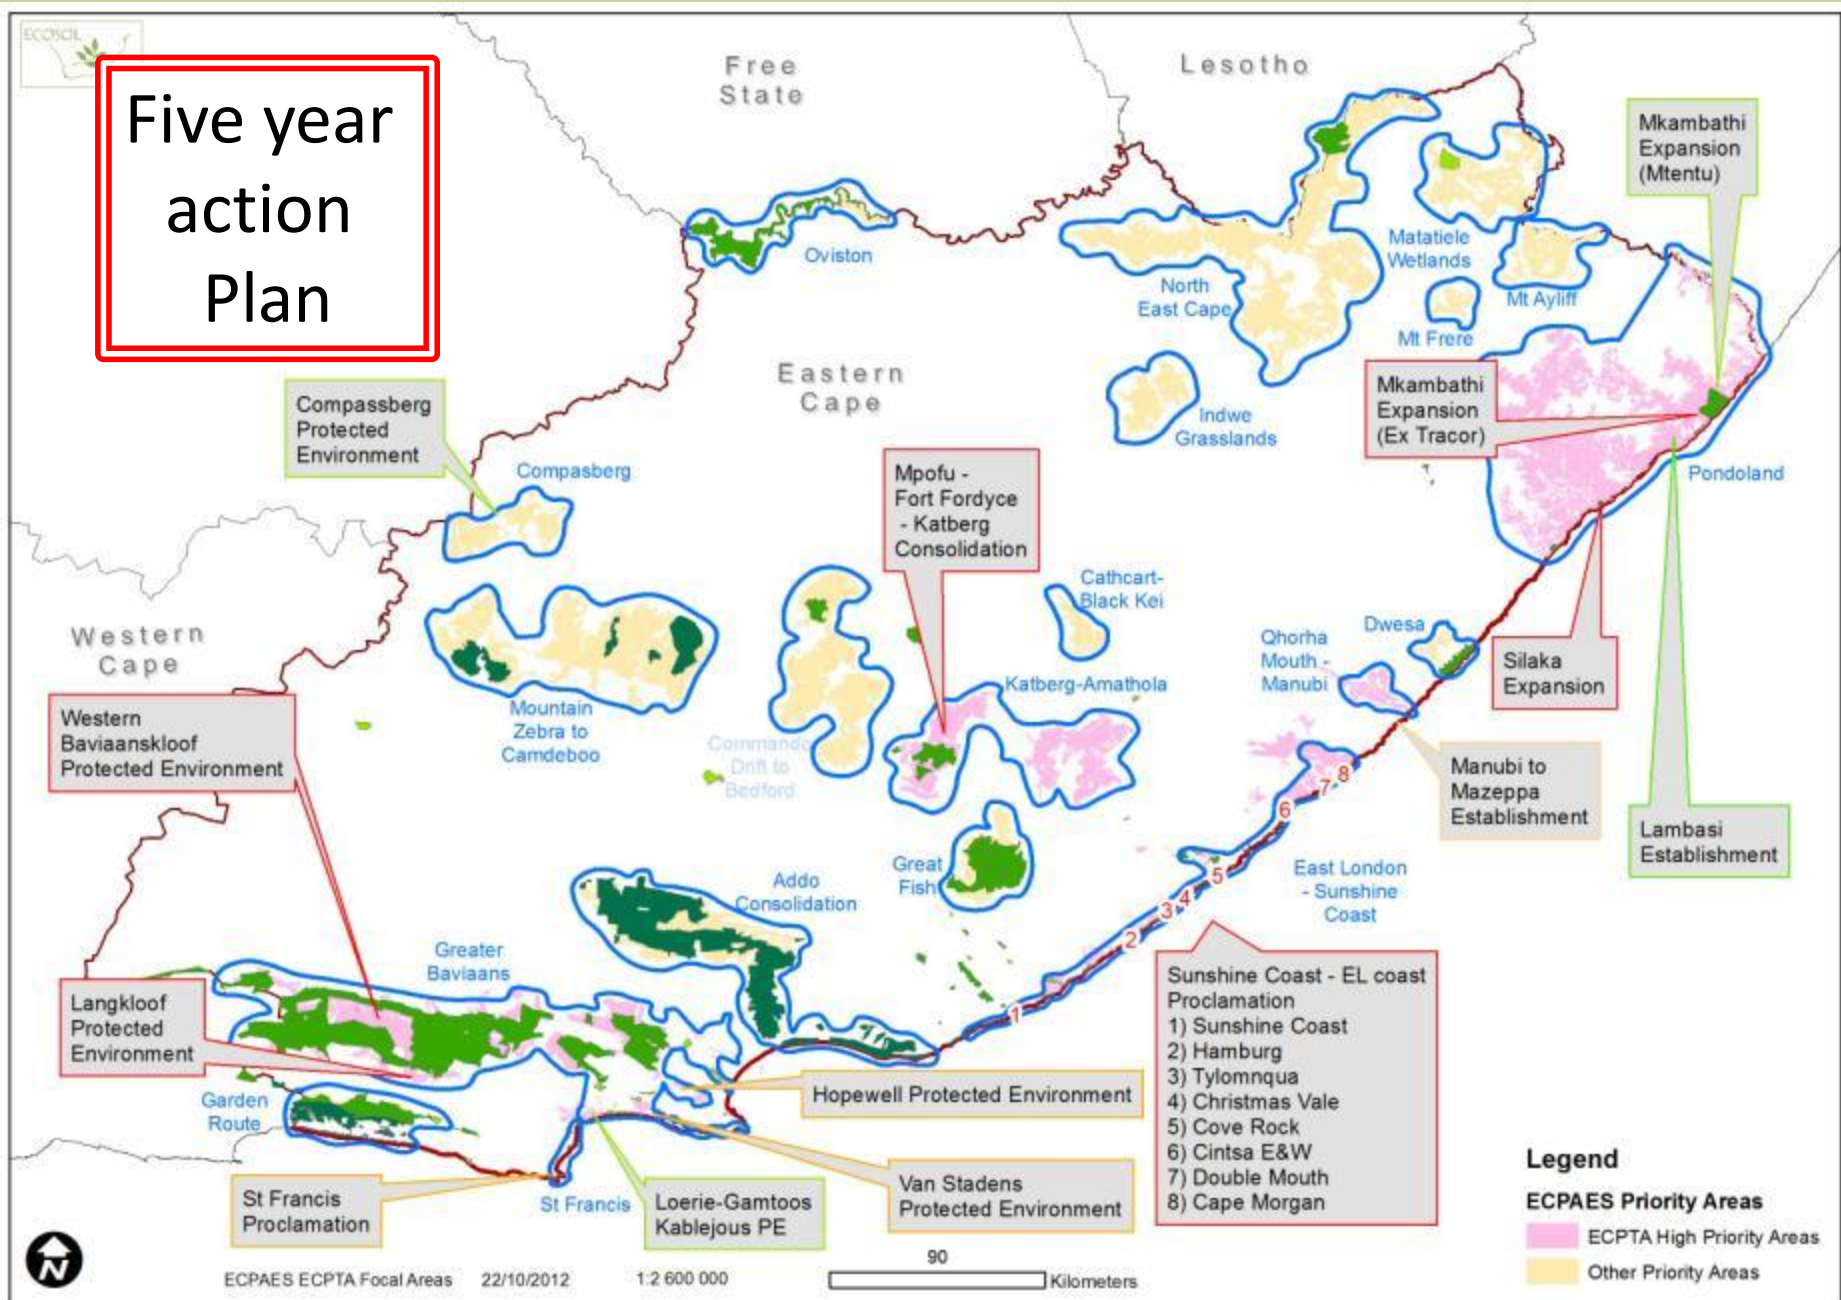

Legend

- Eastern Cape Province
- Albany Thicket
- Thicket Reserves

Mpopo Port Fendryce

Great Fish River

Thomas Baines

East London Coast

Baviaanskloof

Waters Meeting

Groendal

Mpofu

- Large mammal management
- Biodiversity stewardship
- Law enforcement
- Research
- Monitoring
- Alien plant clearing
- Connectivity

Legend

- Eastern Cape Province
- Albany Thicket
- Thicket Reserves

ELCNR

- Law enforcement
- Alien plant control
- Research
- Monitoring

Protected area expansion

- National PAES
- ECPAES
- 20 year plan
- 5 year action plan

6 758 km²
to
15 996 km²

Legend

ECPAES Priority Areas

- High - ECPTA
- High - Other agency
- Other agency
- Investigate
- No current action

Five year action Plan

State forest land

Private land

Communal land

26°30'0"E

26°45'0"E

Thanks