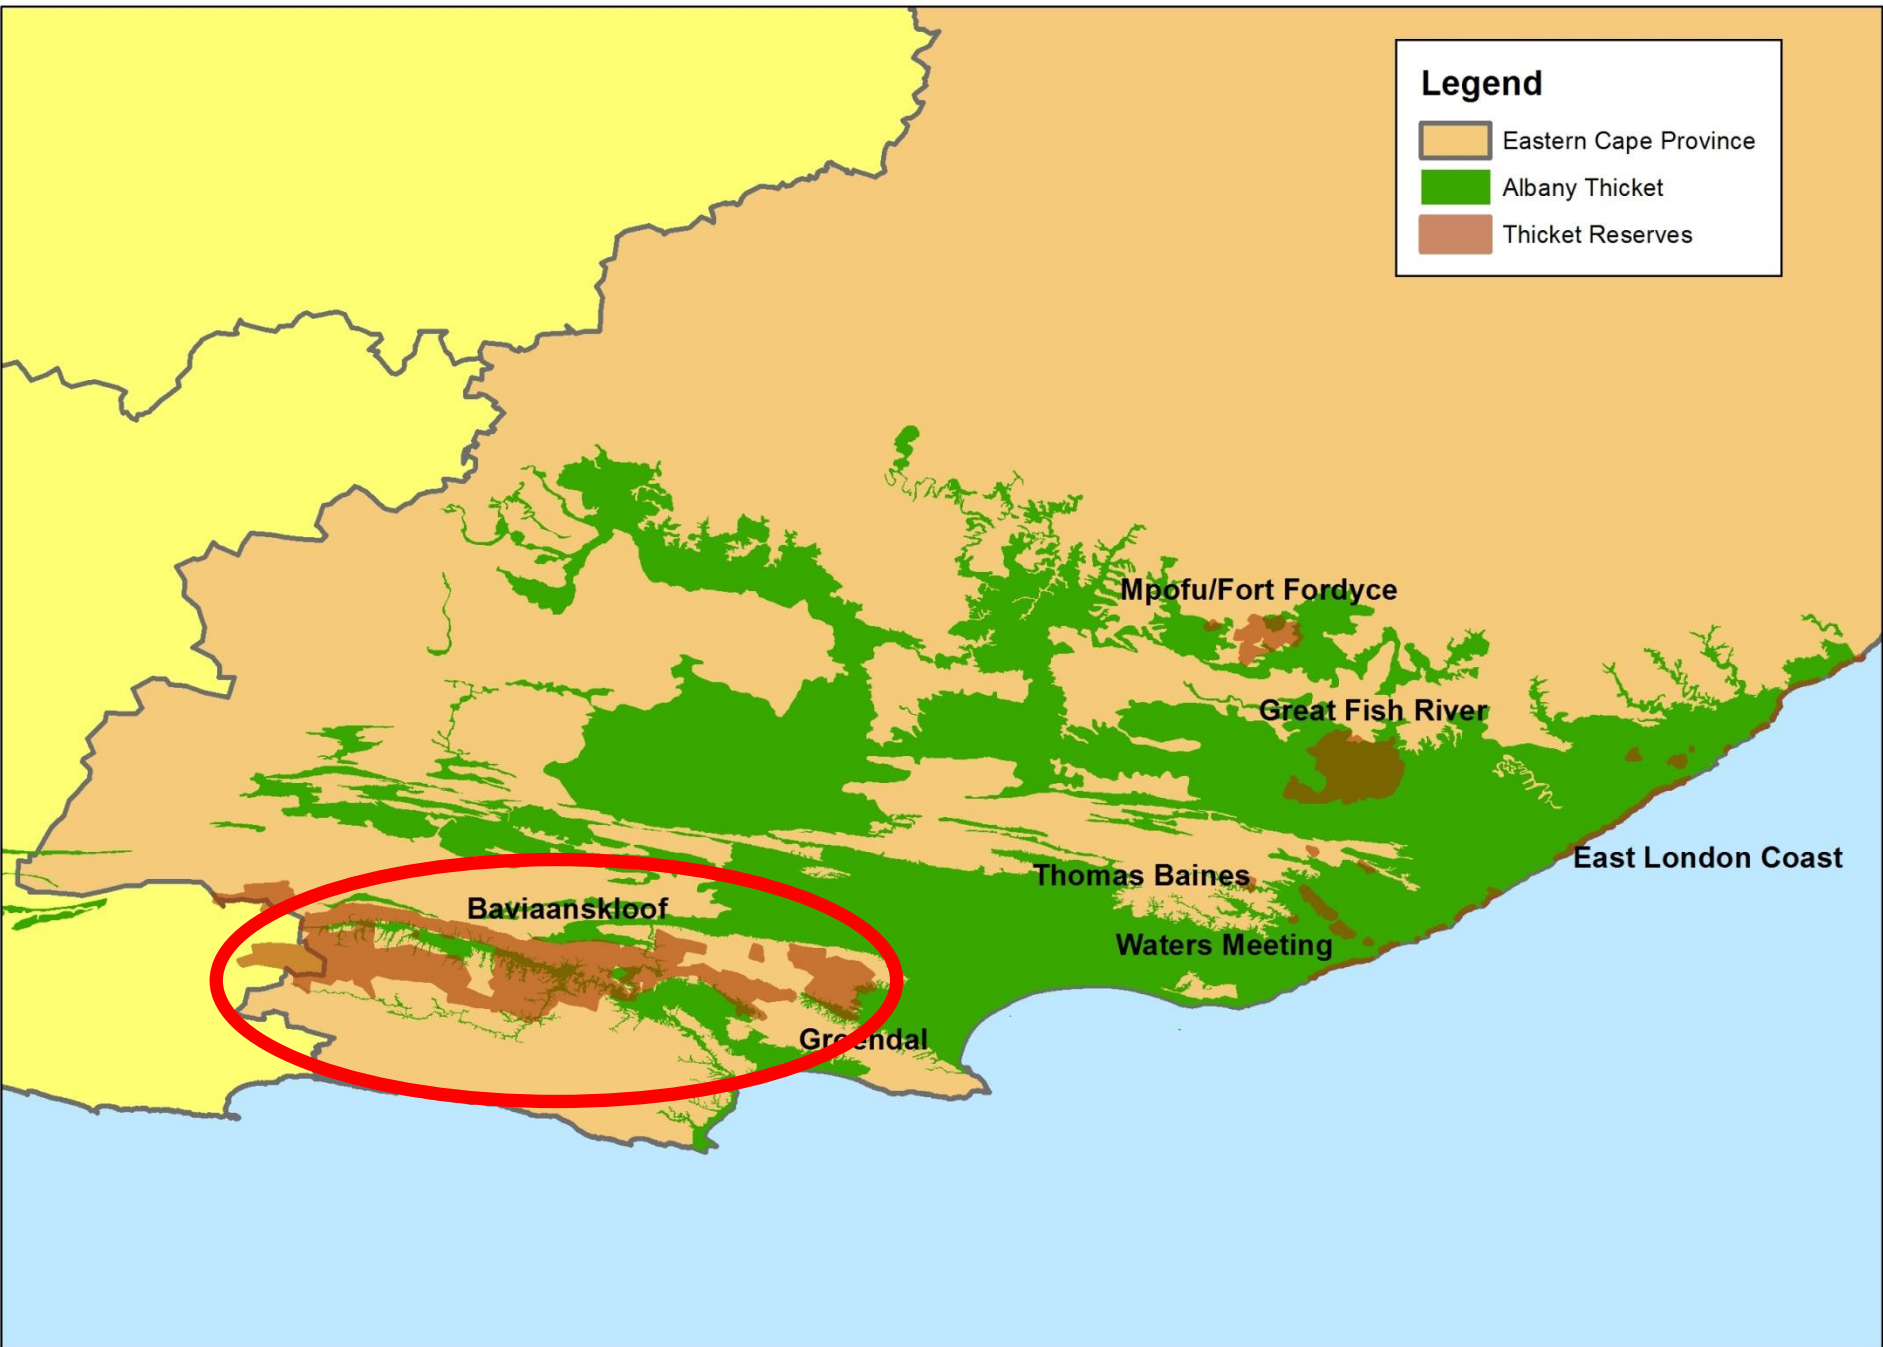

Legend

- Eastern Cape Province
- Albany Thicket
- Thicket Reserves