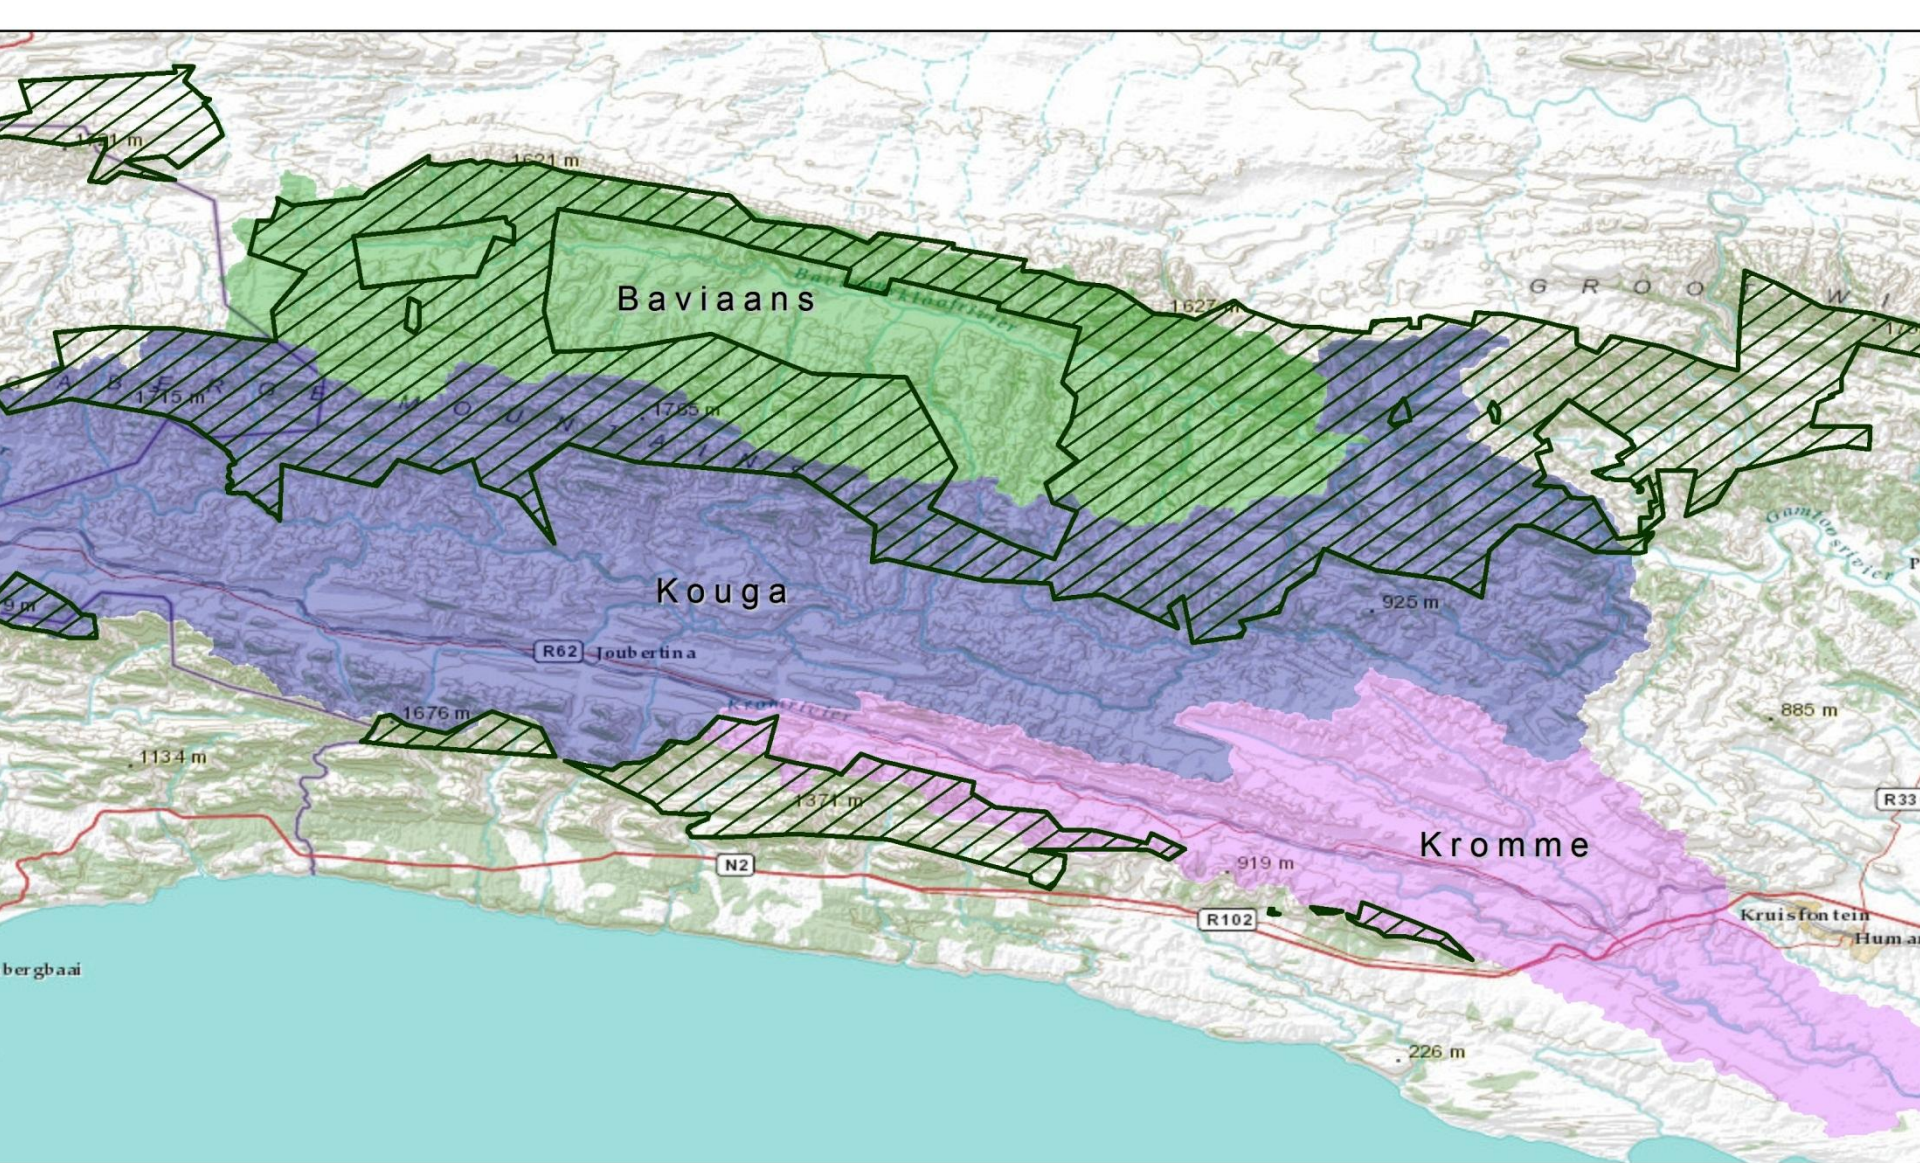

Legend

- Eastern Cape Province
- Albany Thicket
- Thicket Reserves

Baviaanskloof

- Law enforcement
- Restoration
- Carbon sequestration and Water security
- Large mammal management
- Biodiversity stewardship
- Wetland rehabilitation
- Research
- Monitoring
- Alien plant clearing
- Connectivity and corridors

Legend

Sub-catchment

- Baviaans
- Kouga
- Kromme

Legend

- Eastern Cape Province
- Albany Thicket
- Thicket Reserves

Mpofu/Fort Fordyce

Great Fish River

East London Coast

Legend

- Eastern Cape Province
- Albany Thicket
- Thicket Reserves

Mpofu/Fort Fordyce

Great Fish River

Thomas Baines

East London Coast

Baviaanskloof

Waters Meeting

Legend

- Eastern Cape Province
- Albany Thicket
- Thicket Reserves

Mpopo Port Fendryce

Great Fish River

Thomas Baines

East London Coast

Baviaanskloof

Waters Meeting