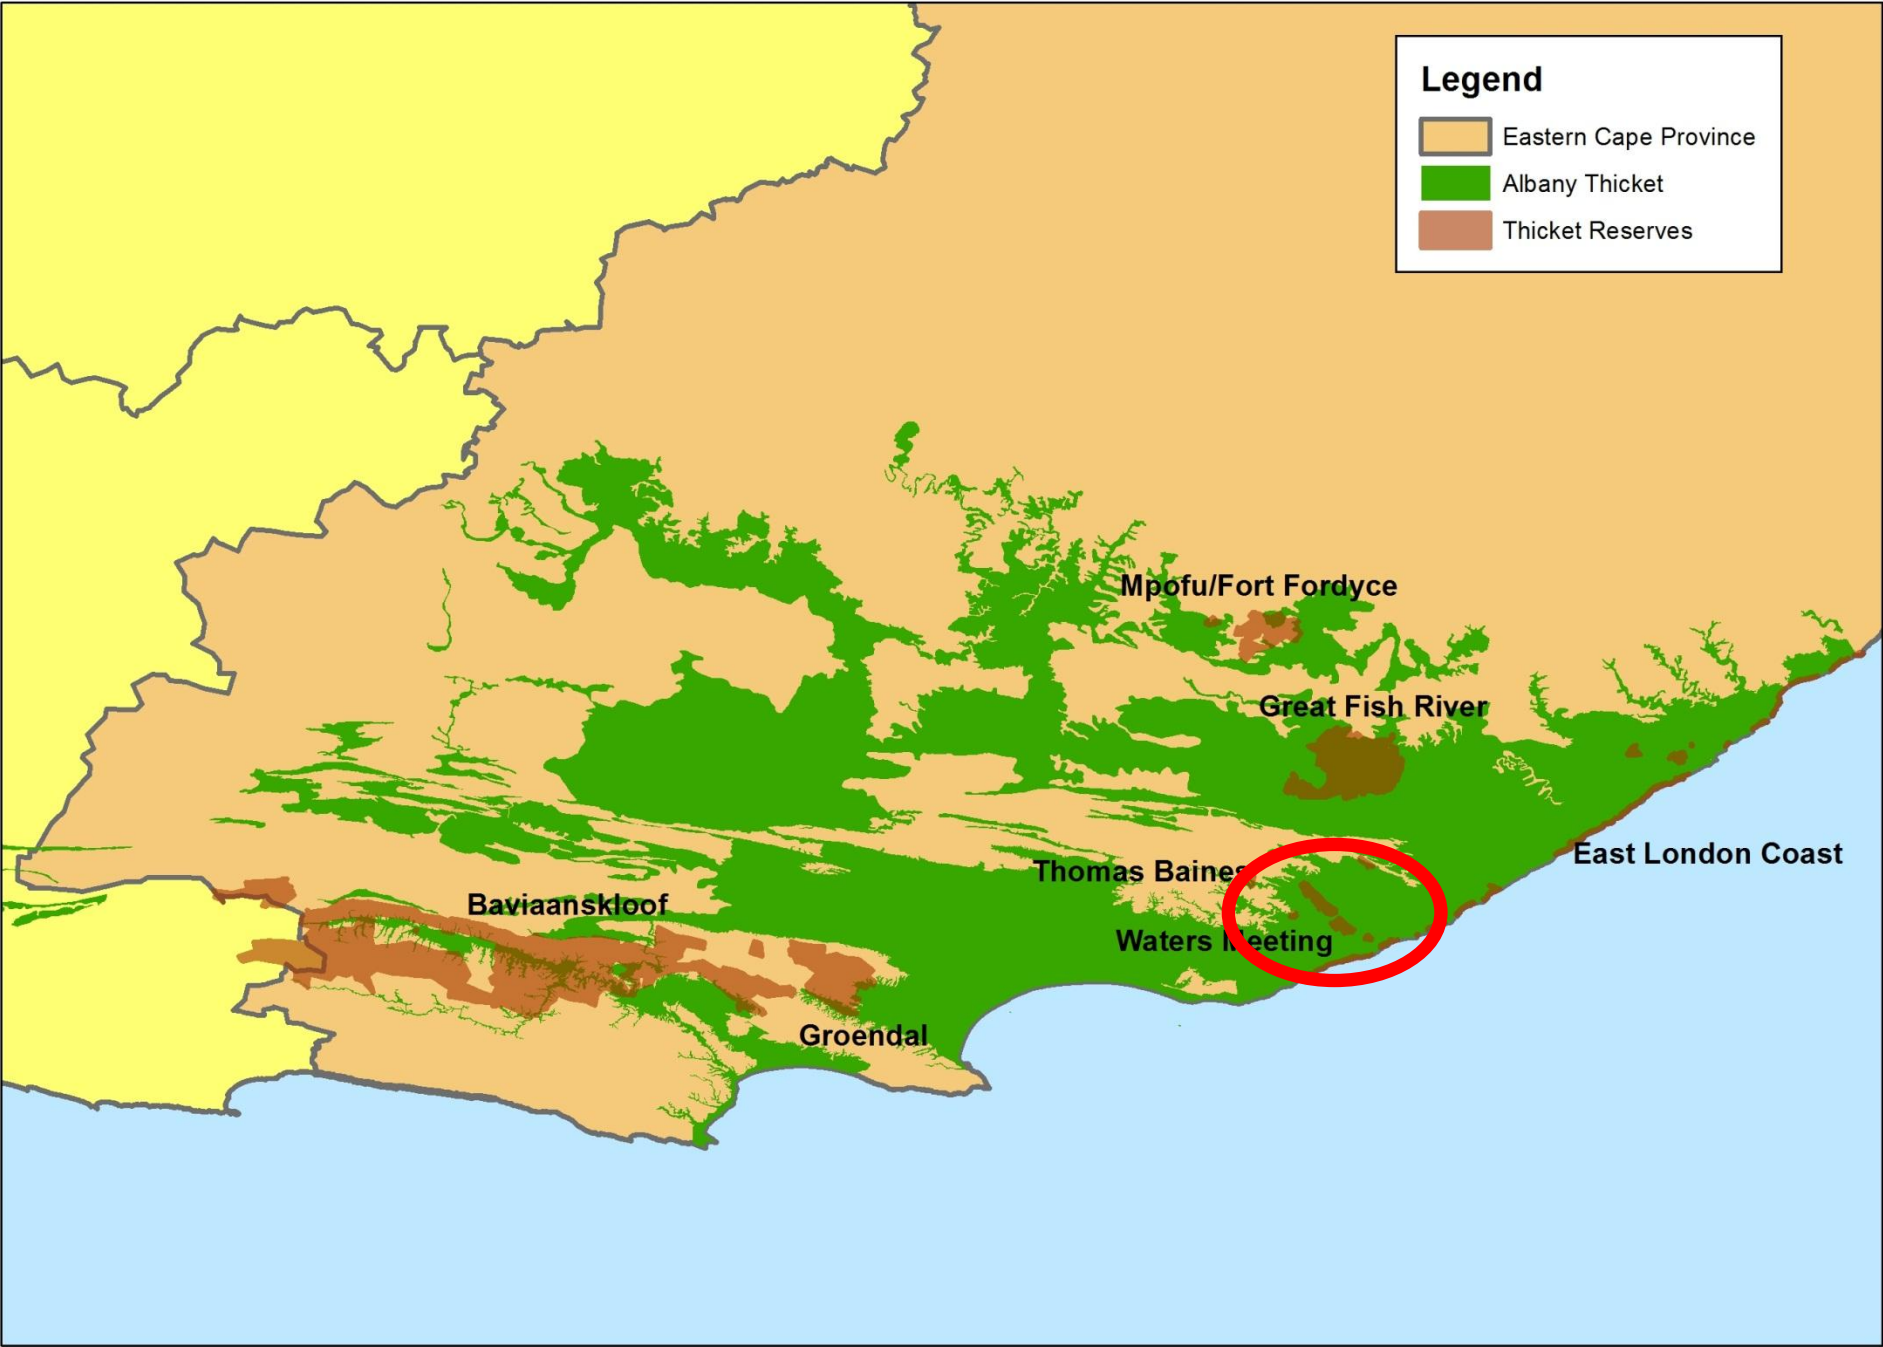

Legend

Sub-catchment

- Baviaans
- Kouga
- Kromme

Legend

- Eastern Cape Province
- Albany Thicket
- Thicket Reserves

Mpofu/Fort Fordyce

Great Fish River

East London Coast

Legend

- Eastern Cape Province
- Albany Thicket
- Thicket Reserves

Mpofu/Fort Fordyce

Great Fish River

Thomas Baines

East London Coast

Baviaanskloof

Waters Meeting

Legend

- Eastern Cape Province
- Albany Thicket
- Thicket Reserves

Mpopo Port Fendryce

Great Fish River

Thomas Baines

East London Coast

Baviaanskloof

Waters Meeting