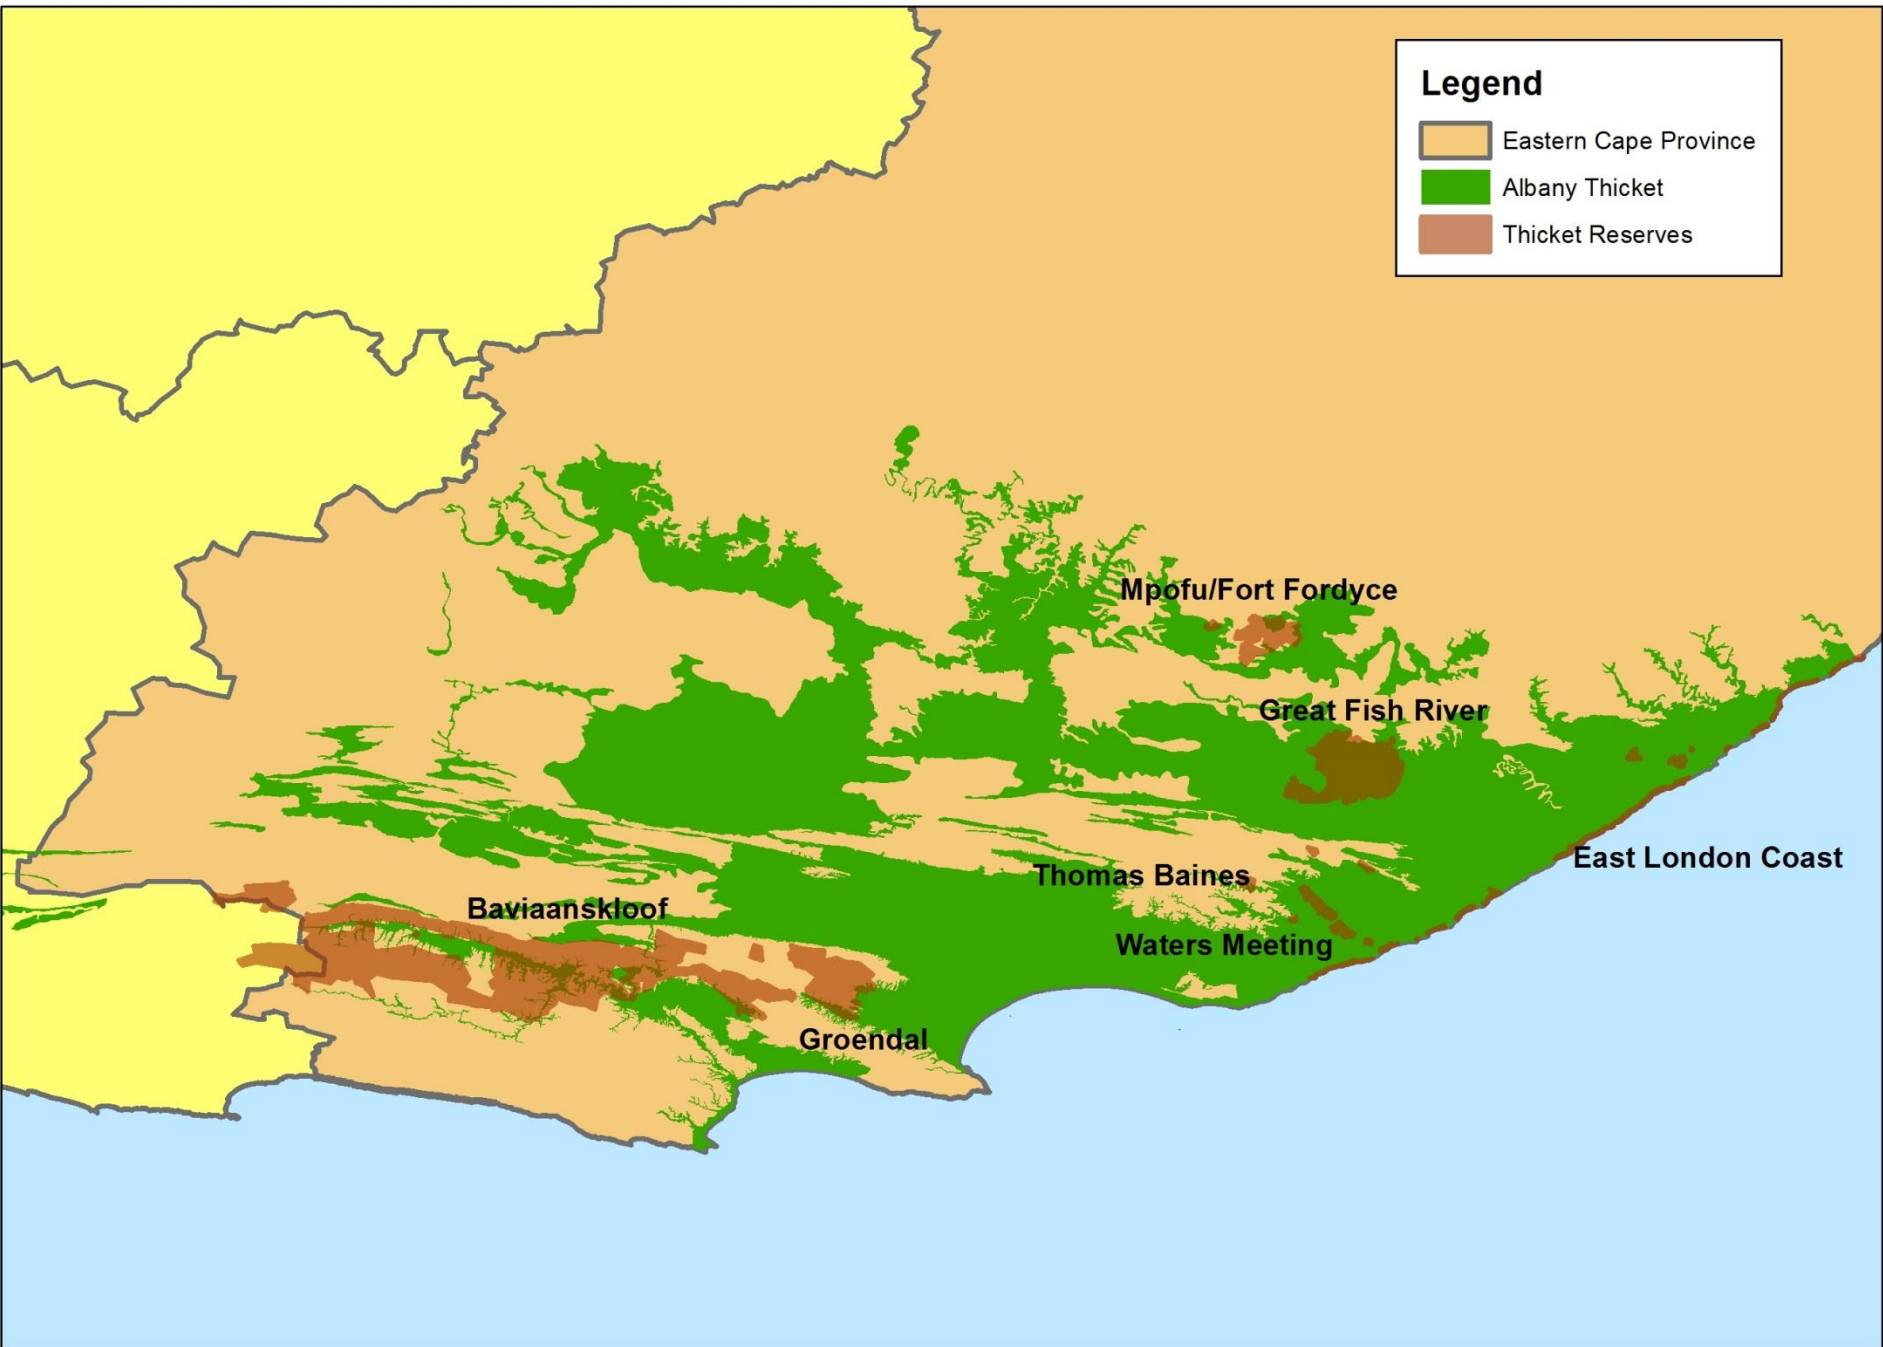

Thicket conservation and the role of the ECPTA

ADVENTURE PROVINCE
Eastern Cape
PARKS & TOURISM AGENCY

Where do we have thicket?

GFRNR;
Baviaanskloof;
Groendal;
Waters Meeting;
Thomas Baines;
Mpofu;
ELCNR.

Legend

- Eastern Cape Province
- Albany Thicket
- Thicket Reserves

Mpofu/Fort Fordyce

Great Fish River

East London Coast

Baviaanskloof

Thomas Baines

Waters Meeting

Legend

Sub-catchment

- Baviaans
- Kouga
- Kromme

Legend

- Eastern Cape Province
- Albany Thicket
- Thicket Reserves

Mpofu/Fort Fordyce

Great Fish River

East London Coast

Legend

- Eastern Cape Province
- Albany Thicket
- Thicket Reserves

Mpopo Port Fendryce

Great Fish River

Thomas Baines

East London Coast

Baviaanskloof

Waters Meeting