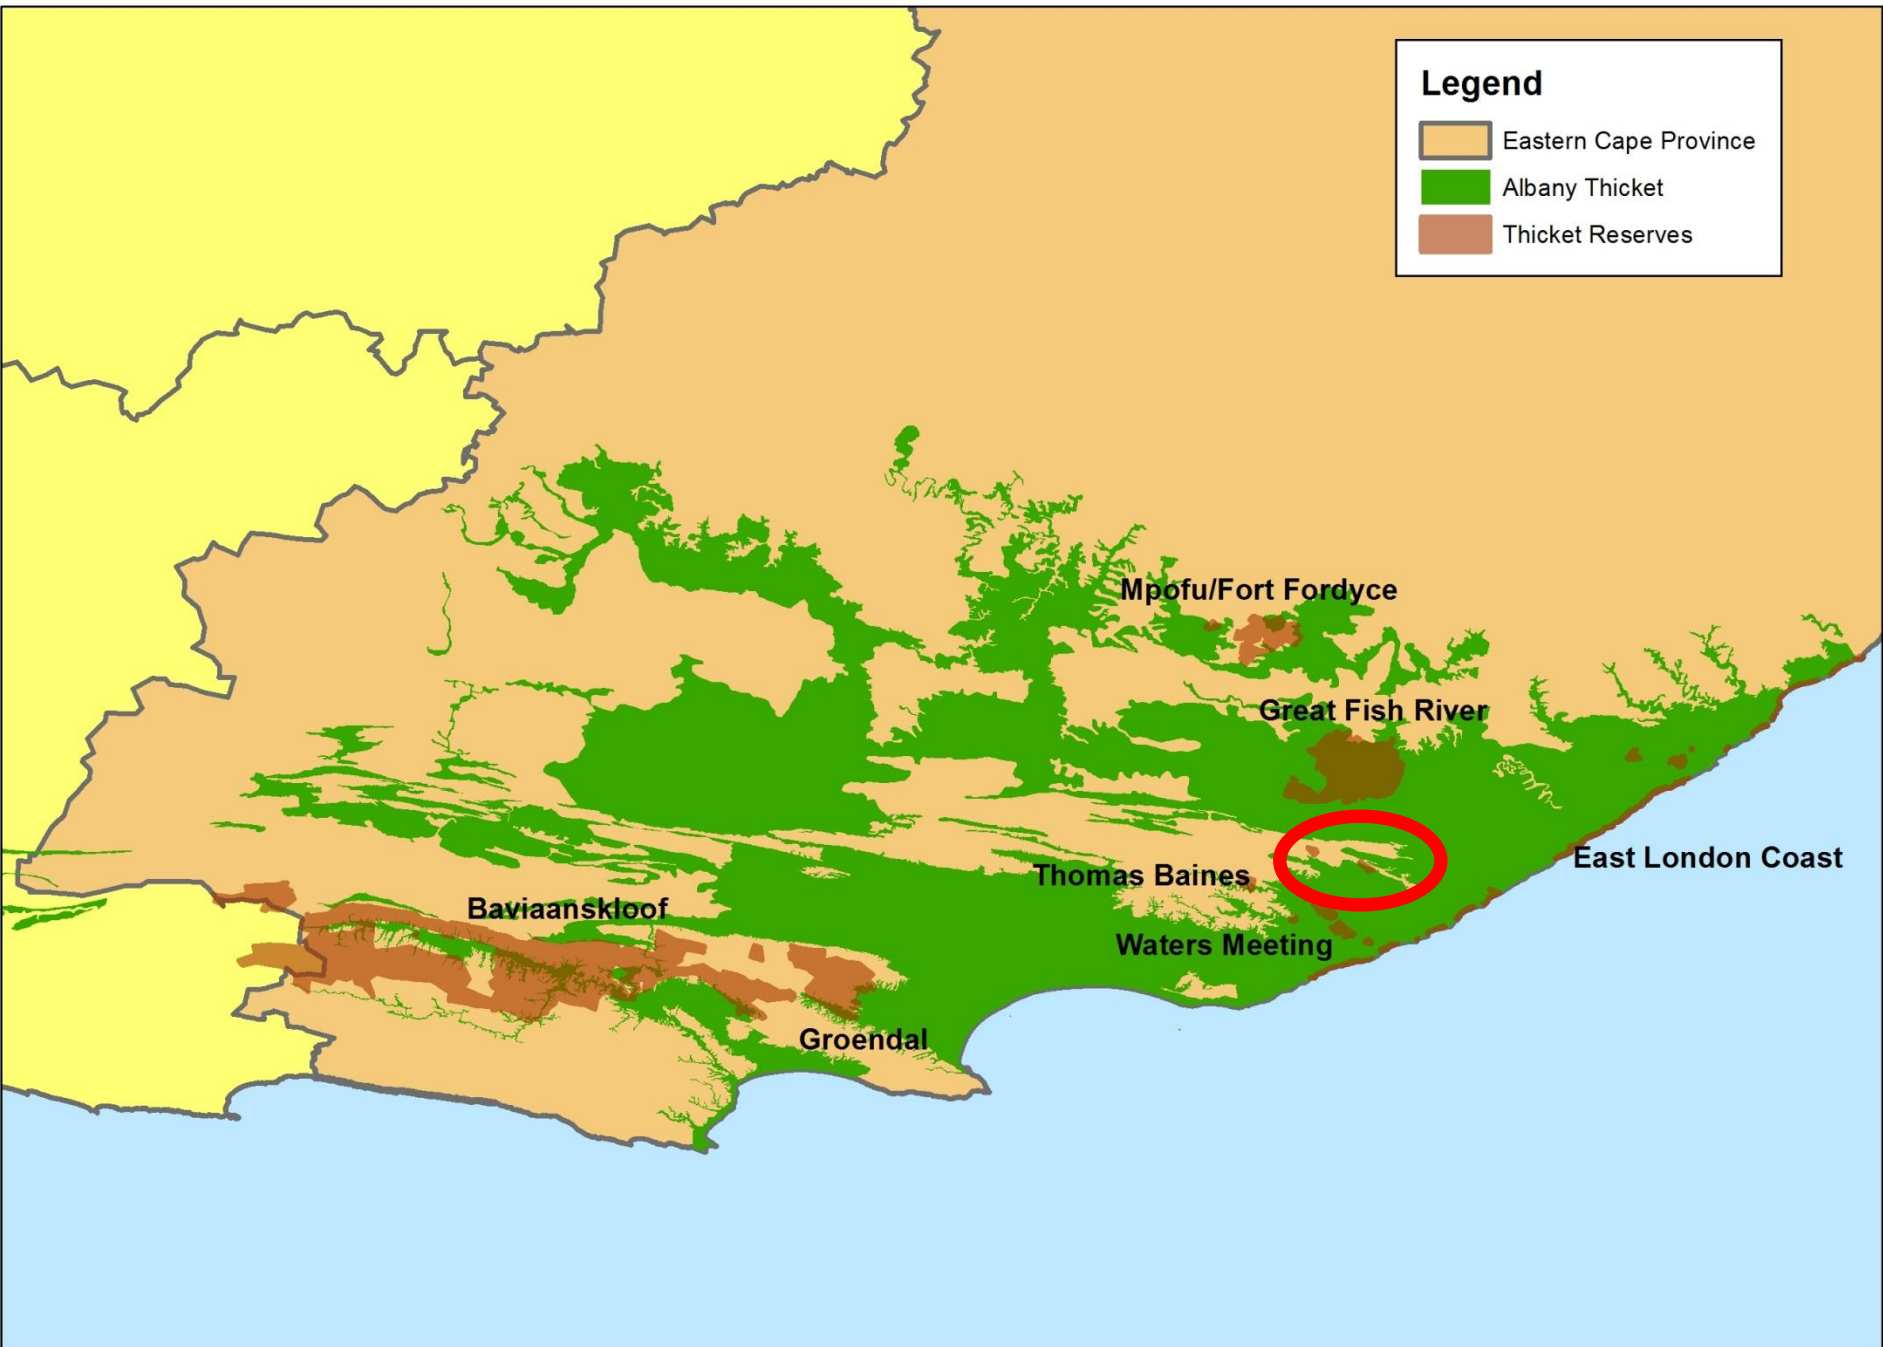

Legend

- Eastern Cape Province
- Albany Thicket
- Thicket Reserves

Mpofu/Fort Fordyce

Great Fish River

Thomas Baines

East London Coast

Baviaanskloof

Waters Meeting

Groendal

Waters Meeting

- Law enforcement
- Research
- Large mammal management (“problem” animal control)
- Connectivity and corridors

Legend

- Eastern Cape Province
- Albany Thicket
- Thicket Reserves

Mpofu/Fort Fordyce

Legend

- Eastern Cape Province
- Albany Thicket
- Thicket Reserves

Mpopo Port Fendryce

Great Fish River

Thomas Baines

East London Coast

Baviaanskloof

Waters Meeting