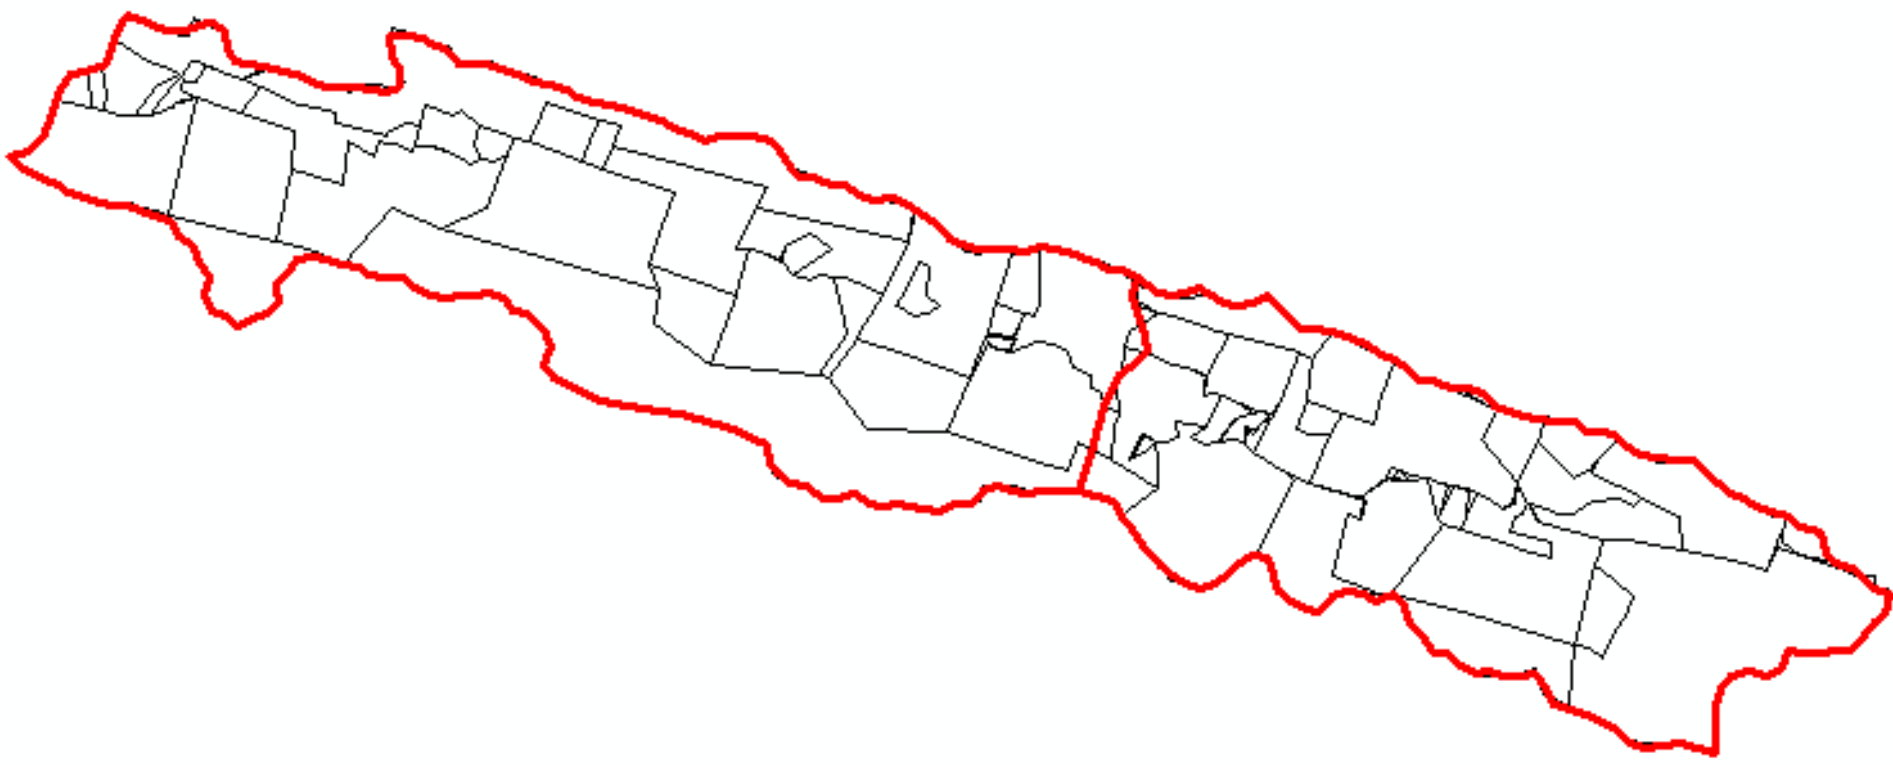

2011 Kromme River Feedback

Alanna Rebelo & Katie Gull

Dr David le Maitre, Prof Richard Cowling, Prof Karen Esler

2011 Kromme River Feedback

Purpose

2011 Kromme River Feedback

- 
- An aerial photograph of a valley. A river flows through the center of the valley. On either side of the river, there are agricultural fields, some of which appear to be planted in rows. In the background, there are several mountain ranges under a clear sky. The overall scene is a rural landscape.
1. Description of Kromme Farmers
 2. Summary of Activities in Kromme

Outline

1. Description of Kromme Farmers

The Kromme in context

Legend

-  Study Catchment
-  Roads
-  Railway Line
-  Kromme River

Description of Kromme Farmers

Main Farming Activity

Farm: Hendrikskraal

Description of Kromme Farmers

Main Farming Activity

Farm: Jagersbos

Description of Kromme Farmers

Main Farming Activity

Farm: Melkhoutkraal

Description of Kromme Farmers

Main Farming Activity

Farm: Drie Krone

Description of Kromme Farmers

Main Farming Activity

Farm: Assegaaibos, De Wilgen, Woodway, Gyptiesgat

Description of Kromme Farmers

Main Farming Activity

Farm: De Wilgen

Description of Kromme Farmers