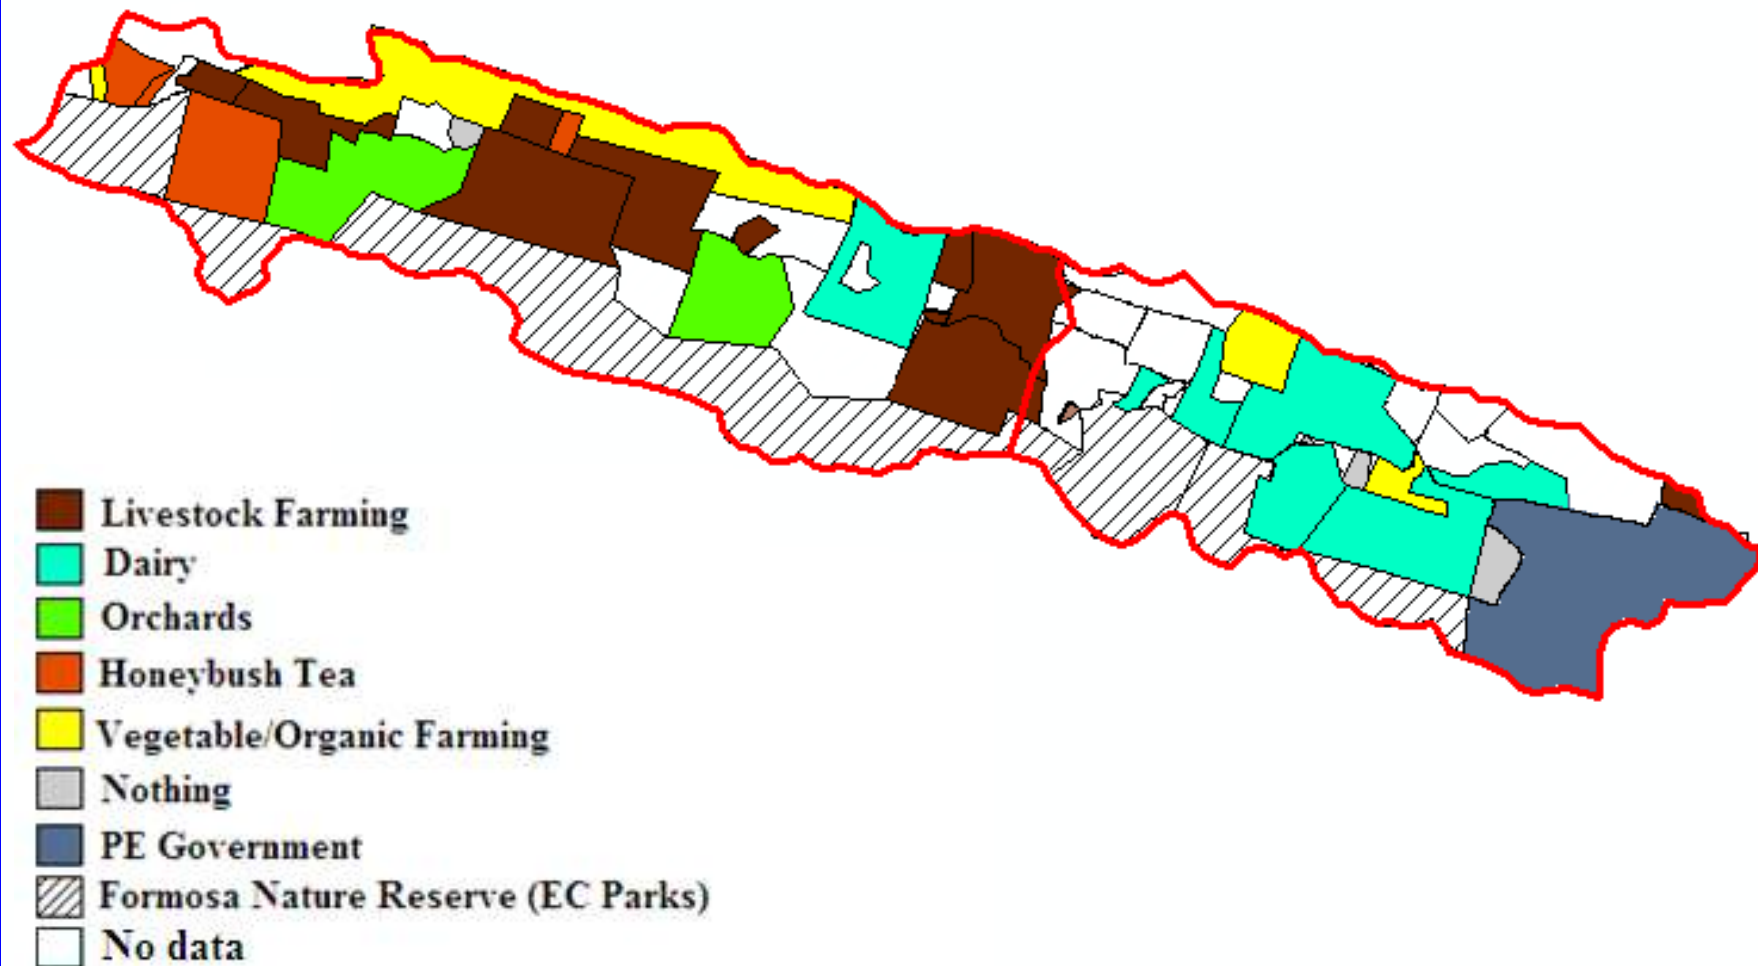

2011 Kromme River Feedback

Alanna Rebelo & Katie Gull

Dr David le Maitre, Prof Richard Cowling, Prof Karen Esler

2011 Kromme River Feedback

Purpose

2011 Kromme River Feedback

- 
- An aerial photograph of a valley. A river flows through the center of the valley. On either side of the river, there are agricultural fields, some of which appear to be planted in rows. In the background, there are several mountain ranges under a clear sky. The overall scene is a rural landscape.
1. Description of Kromme Farmers
 2. Summary of Activities in Kromme

Outline

1. Description of Kromme Farmers

The Kromme in context

Legend

-  Study Catchment
-  Roads
-  Railway Line
-  Kromme River

Description of Kromme Farmers

Main Farming Activity

Farm: Hendrikskraal

Description of Kromme Farmers

Main Farming Activity

Farm: Jagersbos

Description of Kromme Farmers

Main Farming Activity

Farm: Melkhoutkraal

Description of Kromme Farmers

Main Farming Activity

Farm: Drie Krone

Description of Kromme Farmers

Main Farming Activity

Farm: Assegaaibos, De Wilgen, Woodway, Gyptiesgat

Description of Kromme Farmers

Main Farming Activity

Farm: De Wilgen

Description of Kromme Farmers