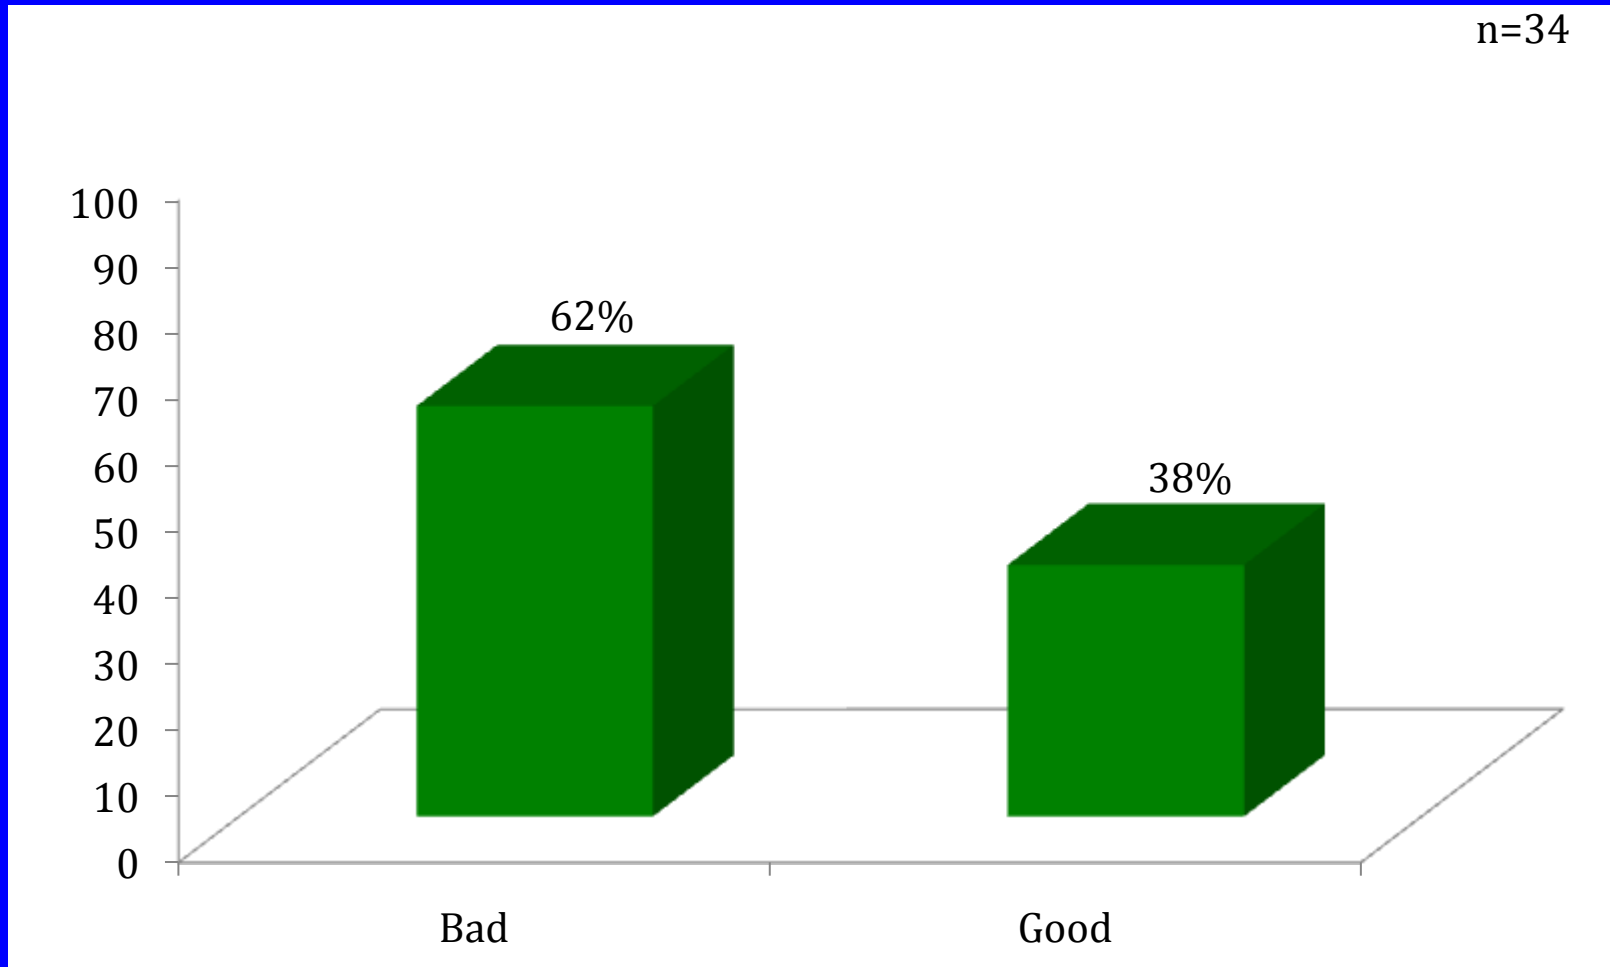

Summary of Activities in Kromme

Opinion of Wetlands (%)