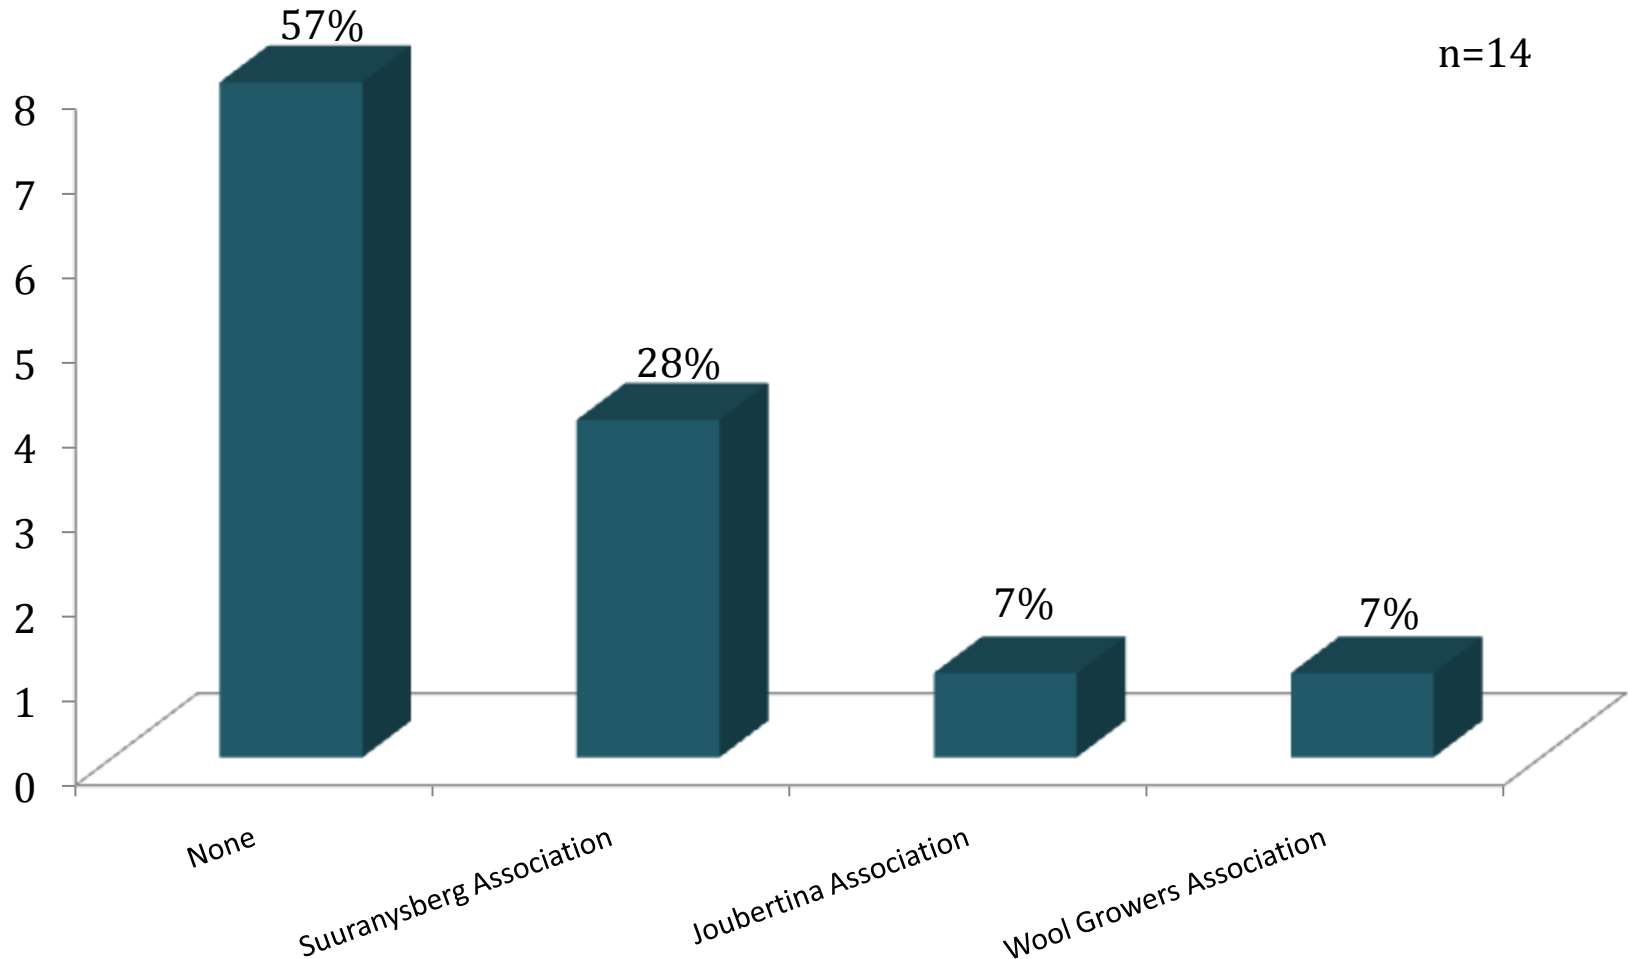

Summary of Activities in Kromme

Opinion of Wetlands (%)

Summary of Activities in Kromme

Opinion of WfW

Summary of Activities in Kromme

Farmers Associations

In Closing

1. Understanding of Restoration
2. Perceptions of Wetlands
3. Farmer Data
4. Communication