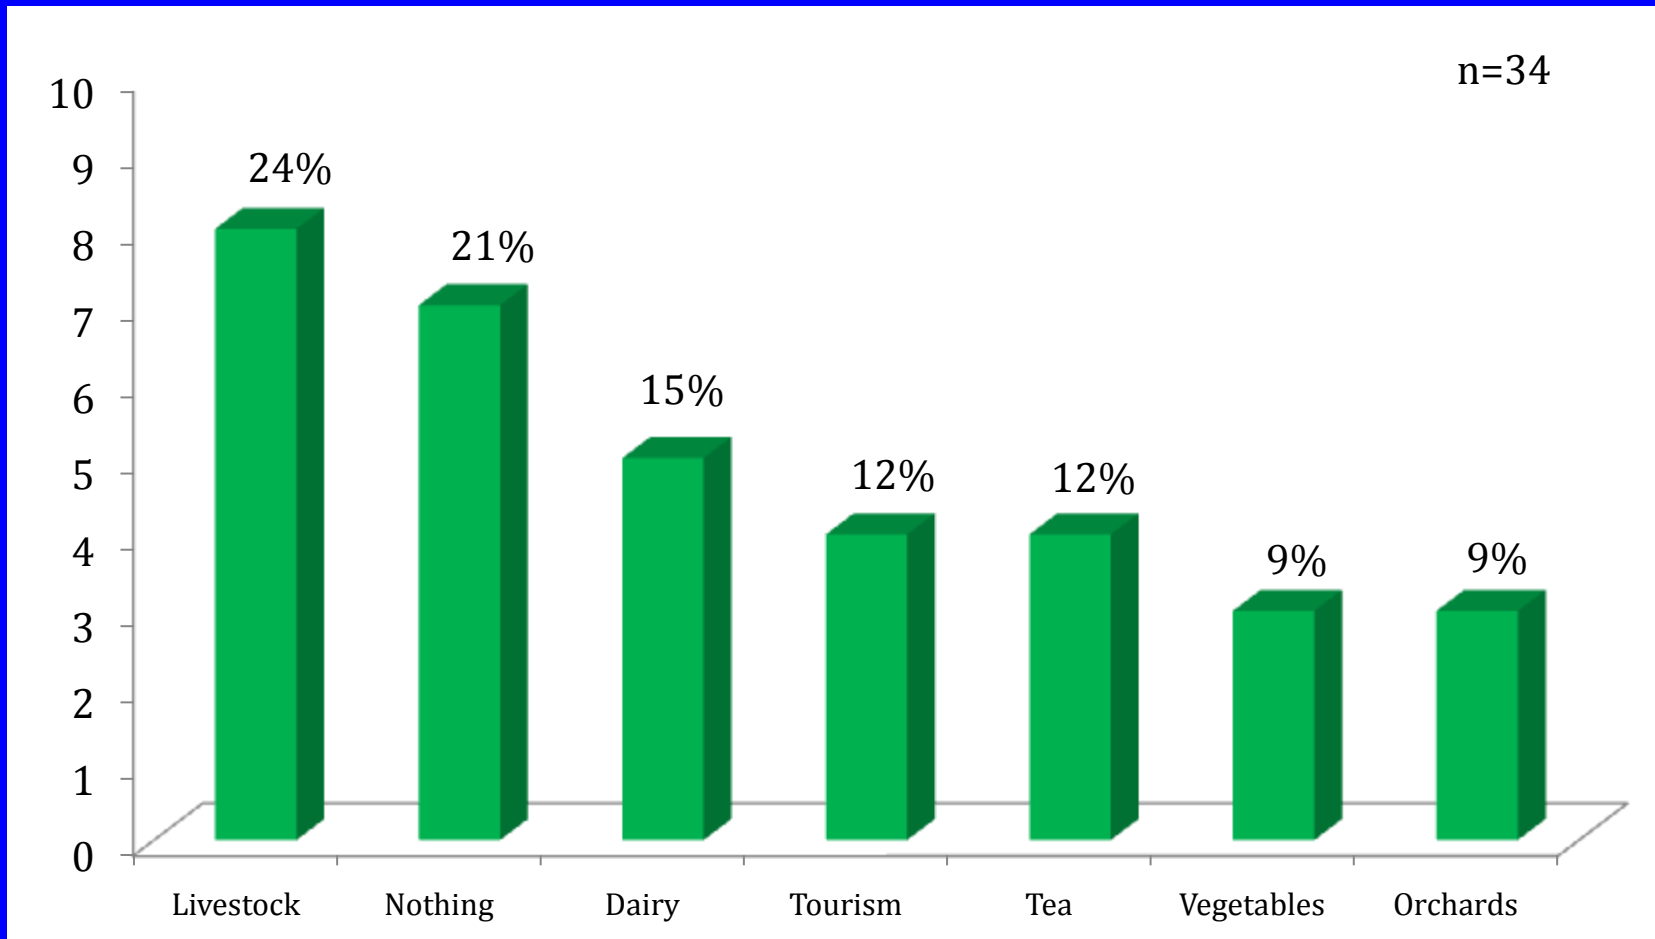

Summary of Activities in Kromme

Main Farming Activity