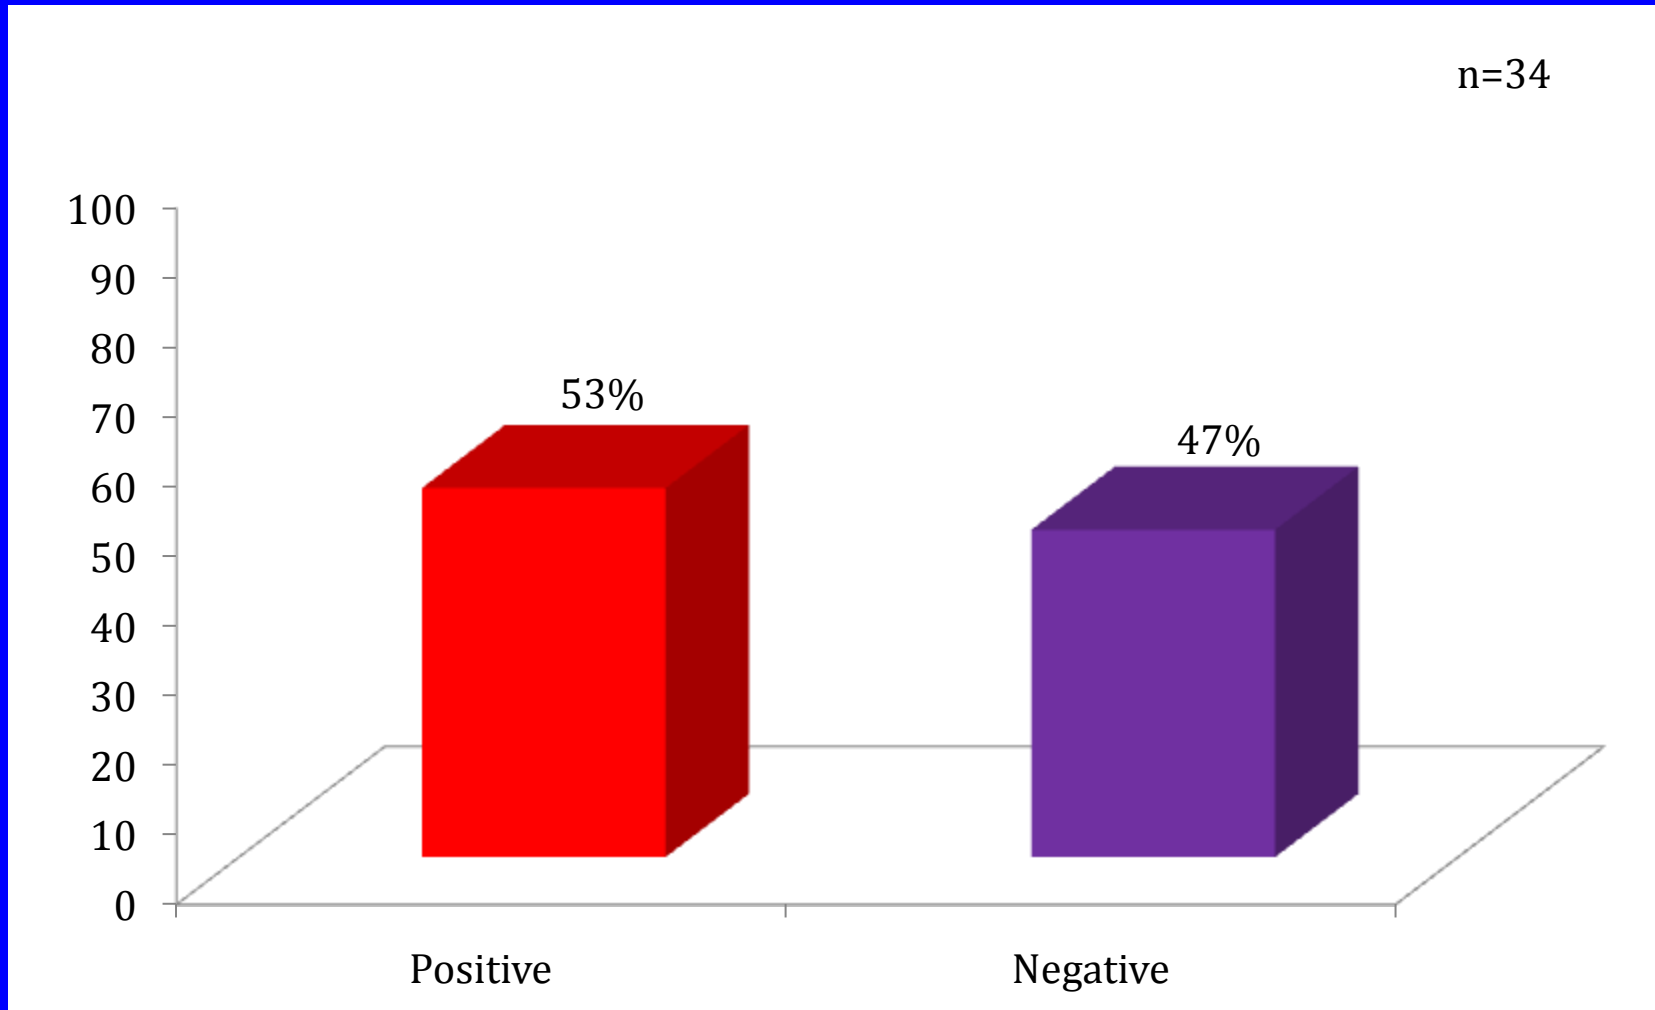

Summary of Activities in Kromme

Opinion of WfW