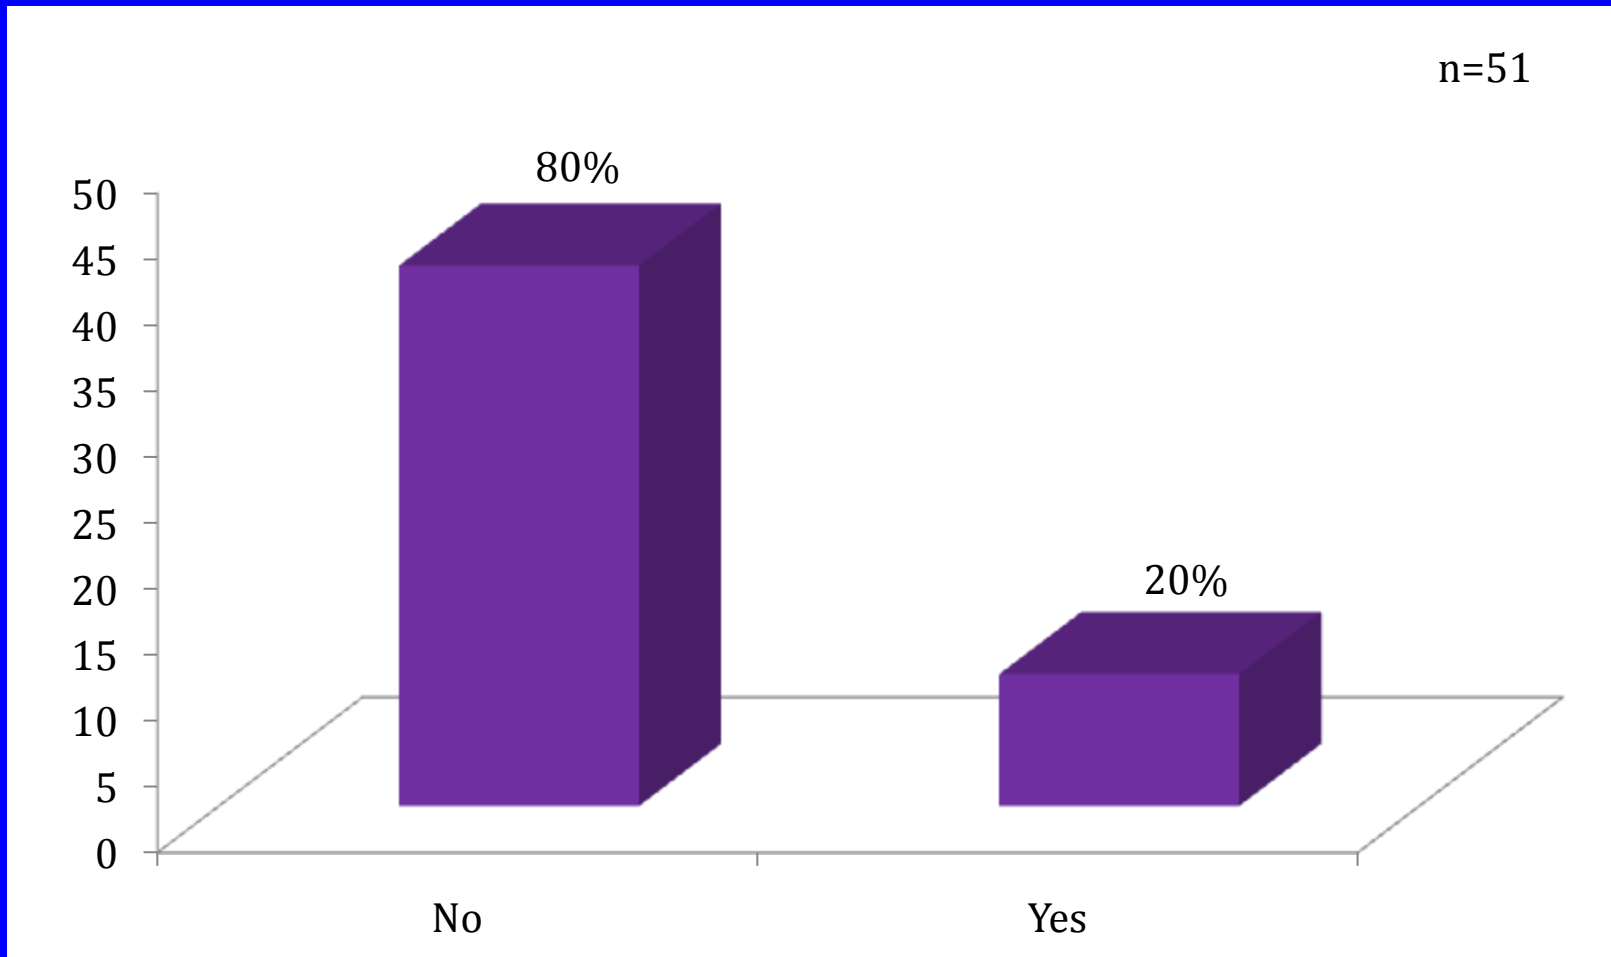

Summary of Activities in Kromme

Ecotourism