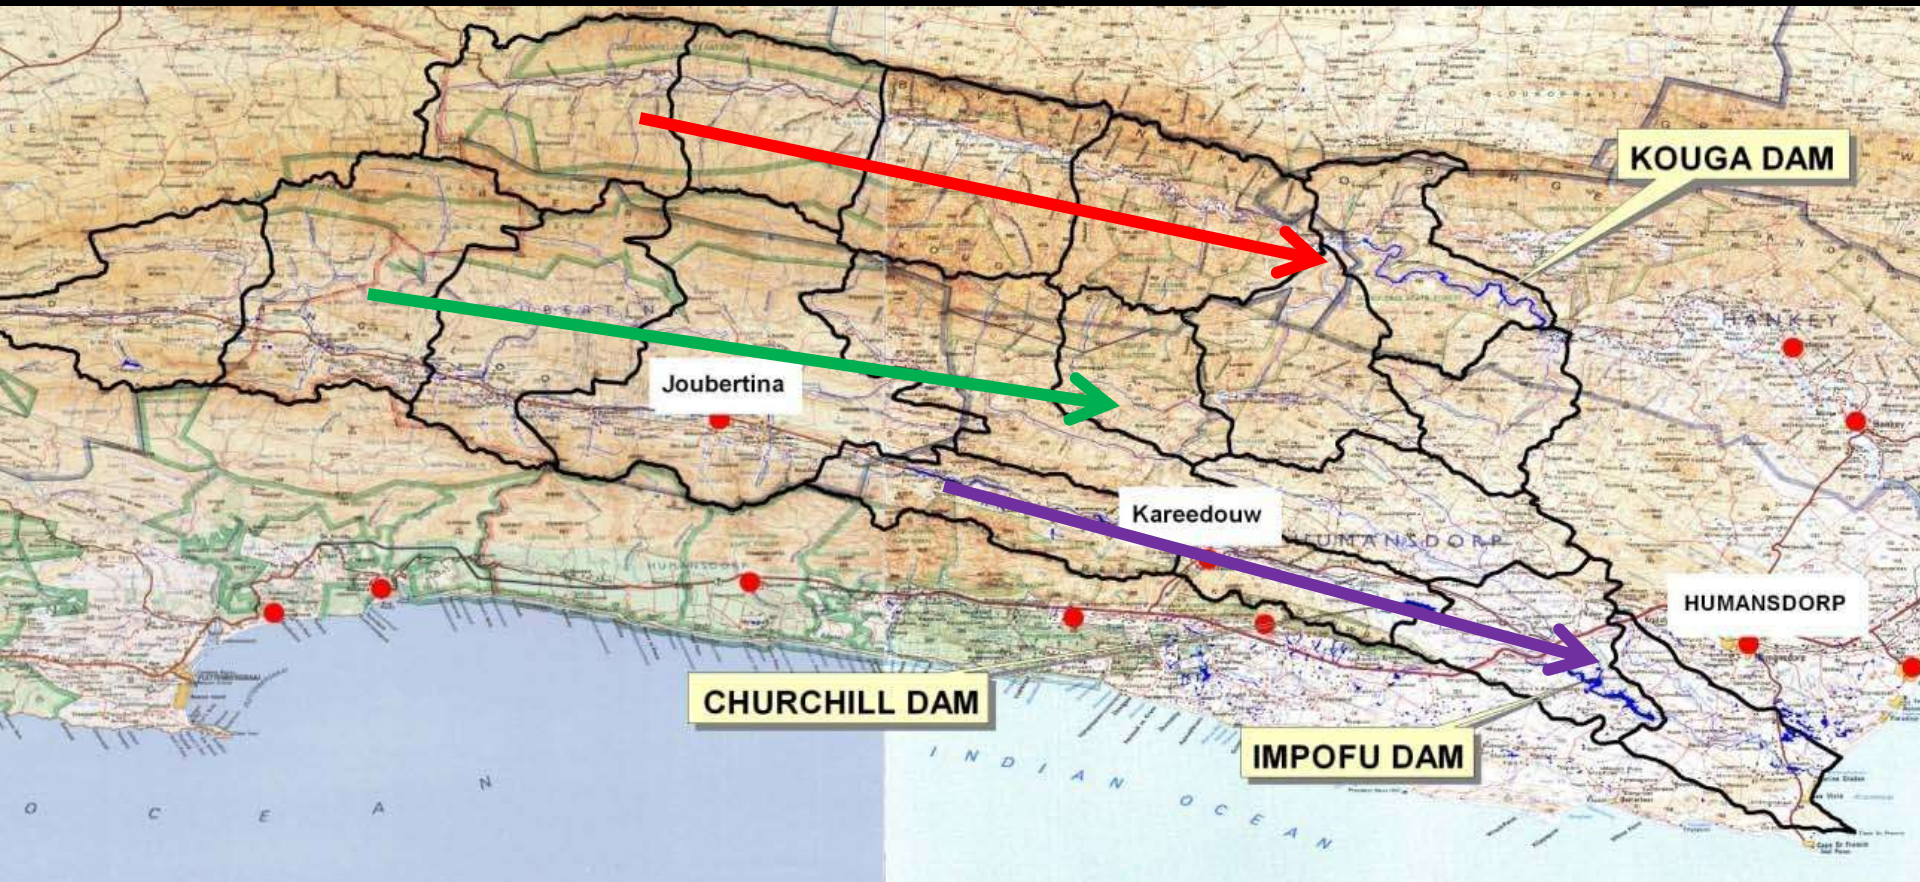

2011 Kromme River Feedback

Alanna Rebelo & Katie Gull

Dr David le Maitre, Prof Richard Cowling, Prof Karen Esler

2011 Kromme River Feedback

Purpose

2011 Kromme River Feedback

- 
- An aerial photograph of a valley. A river flows through the center of the valley. On either side of the river, there are agricultural fields, some of which appear to be planted in rows. In the background, there are several mountain ranges under a clear sky. The overall scene is a rural landscape.
1. Description of Kromme Farmers
 2. Summary of Activities in Kromme

Outline

1. Description of Kromme Farmers

The Kromme in context

Legend

-  Study Catchment
-  Roads
-  Railway Line
-  Kromme River

Description of Kromme Farmers

Main Farming Activity

Farm: Hendrikskraal

Description of Kromme Farmers

Main Farming Activity

Farm: Jagersbos

Description of Kromme Farmers

Main Farming Activity

Farm: Melkhoutkraal

Description of Kromme Farmers

Main Farming Activity