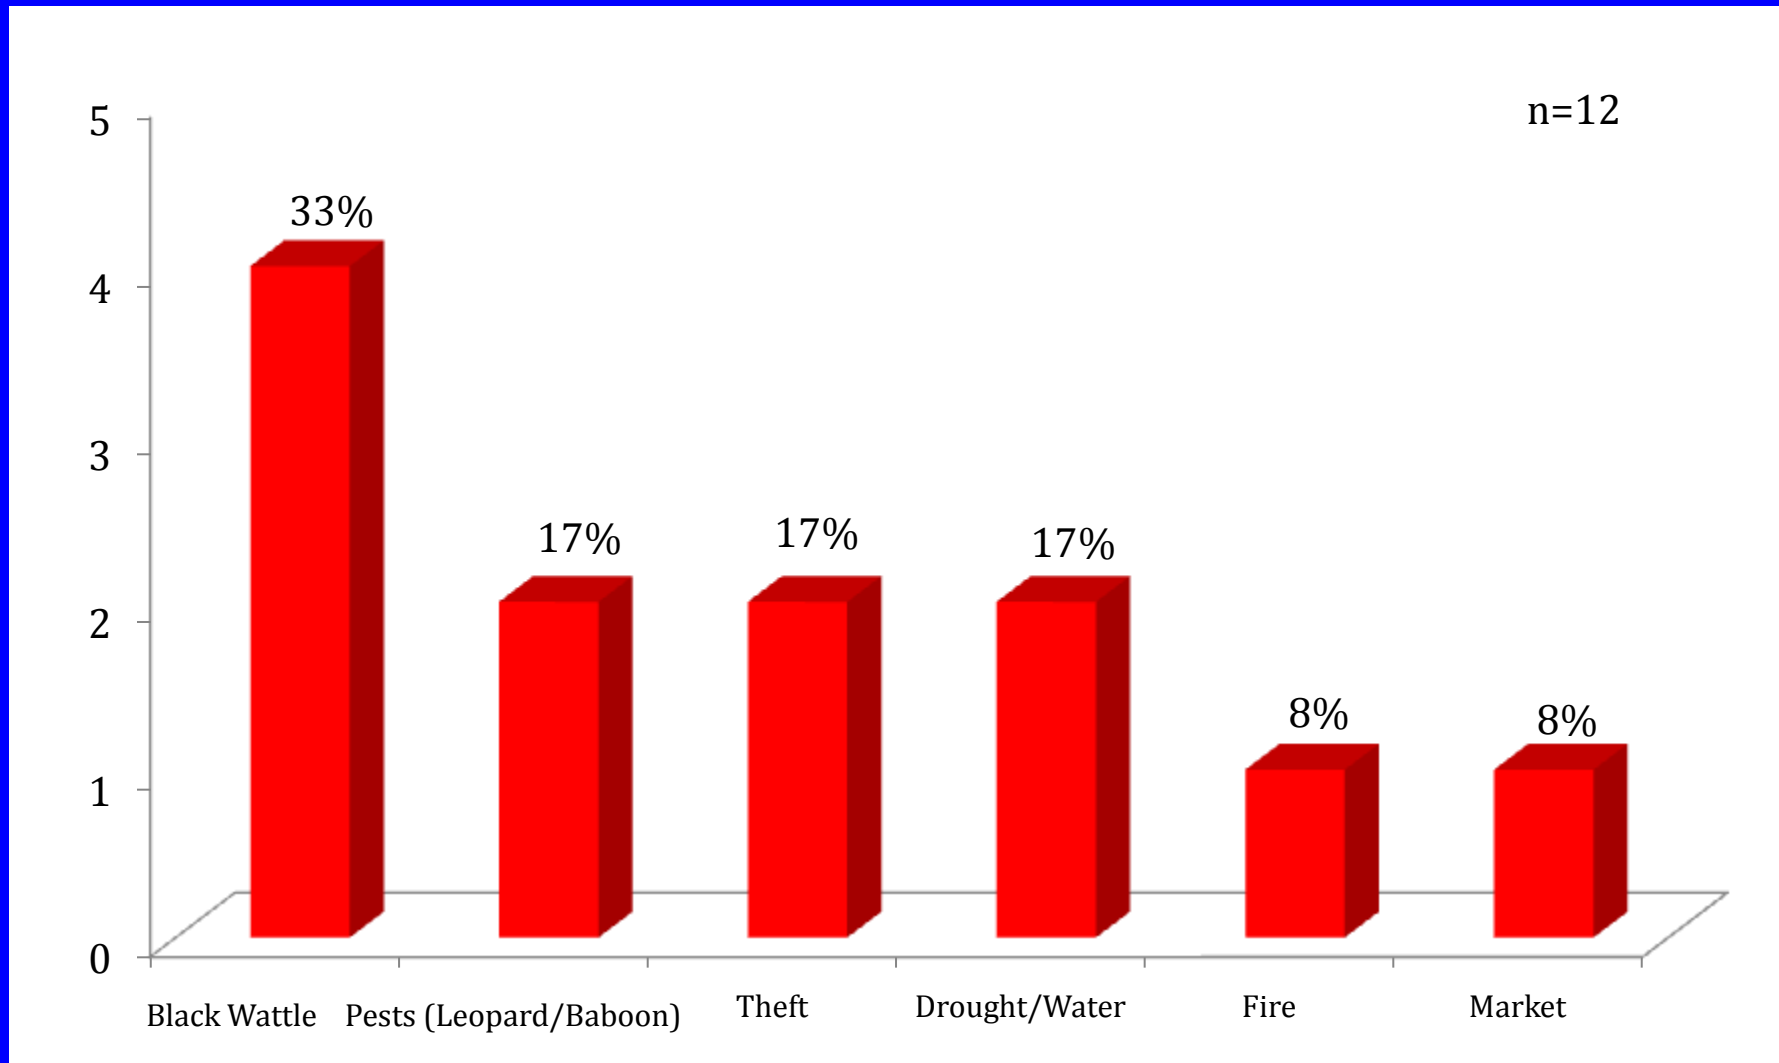

Summary of Activities in Kromme

Irrigation Type

Summary of Activities in Kromme

Fertilizers/Herbicides

Summary of Activities in Kromme

Greatest Challenges/Problems

Summary of Activities in Kromme

Opinion of Black Wattles (%)