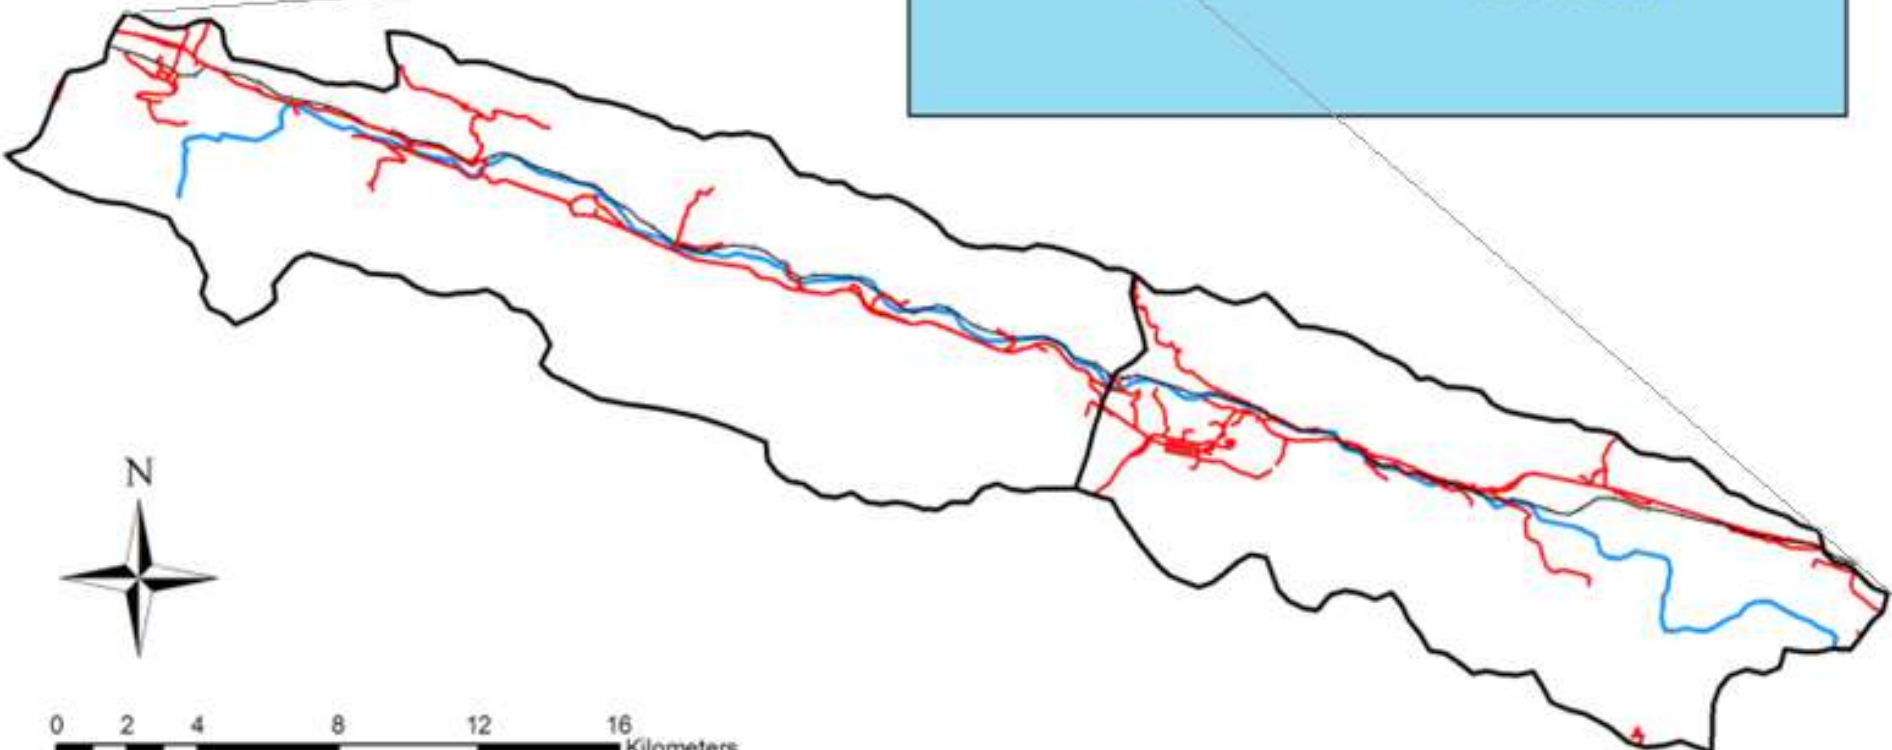

2011 Kromme River Feedback

Alanna Rebelo & Katie Gull

Dr David le Maitre, Prof Richard Cowling, Prof Karen Esler

2011 Kromme River Feedback

Purpose

2011 Kromme River Feedback

- 
- An aerial photograph of a valley. A river flows through the center of the valley. On either side of the river, there are agricultural fields, some of which appear to be planted in rows. In the background, there are several mountain ranges under a clear sky. The overall scene is a rural landscape.
1. Description of Kromme Farmers
 2. Summary of Activities in Kromme

Outline

1. Description of Kromme Farmers

The Kromme in context

Legend

-  Study Catchment
-  Roads
-  Railway Line
-  Kromme River

Description of Kromme Farmers

Main Farming Activity

Farm: Hendrikskraal

Description of Kromme Farmers

Main Farming Activity

Farm: Jagersbos

Description of Kromme Farmers

Main Farming Activity

Farm: Melkhoutkraal

Description of Kromme Farmers

Main Farming Activity