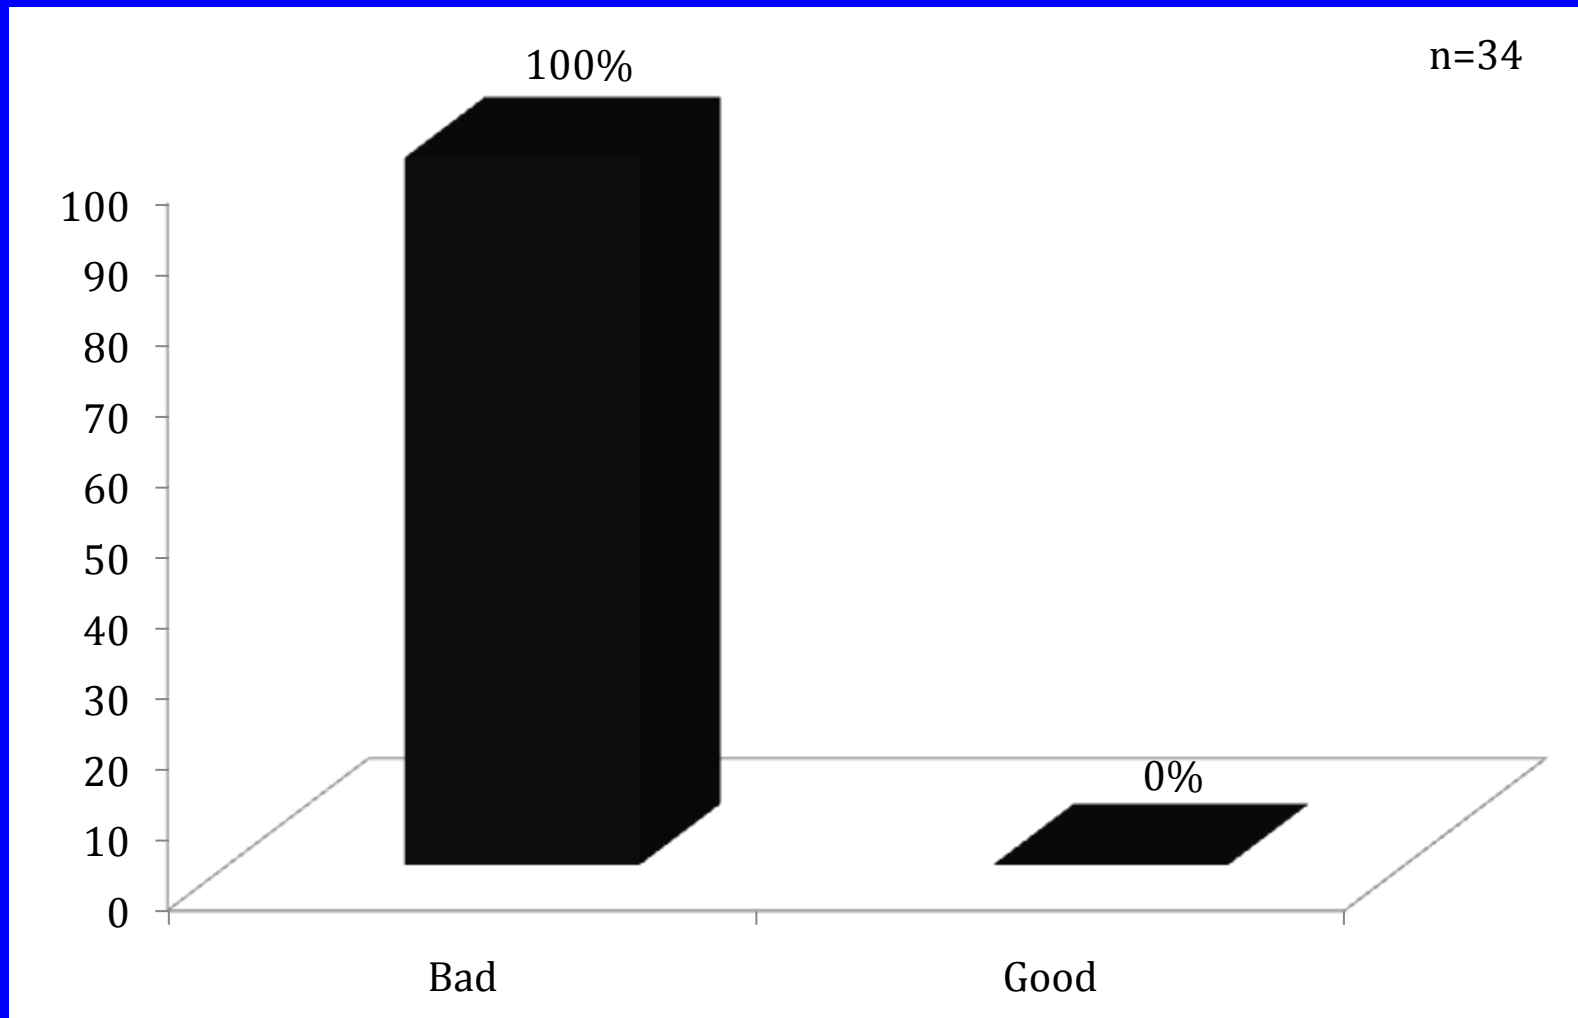

Summary of Activities in Kromme

Opinion of Black Wattles (%)